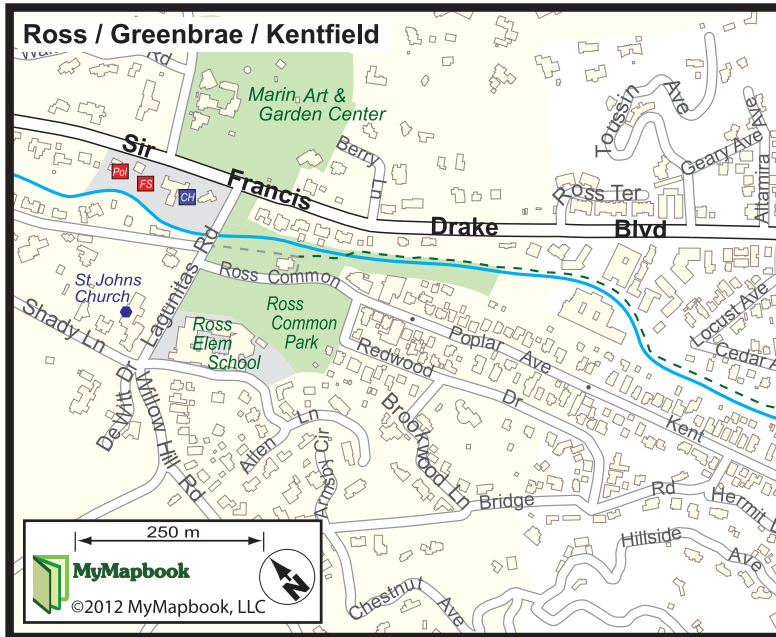

E: PNichols@MarinModern.com

Cal BRE #01386839

MyMapbook

MyMapbook is a proud member of the Corte Madera, Mill Valley, Novato, San Rafael, Sausalito & Tiburon Chambers of Commerce

rafaelfilm.org

MyMapbook Congratulates the
San Rafael Pacifics, 2014 Champions