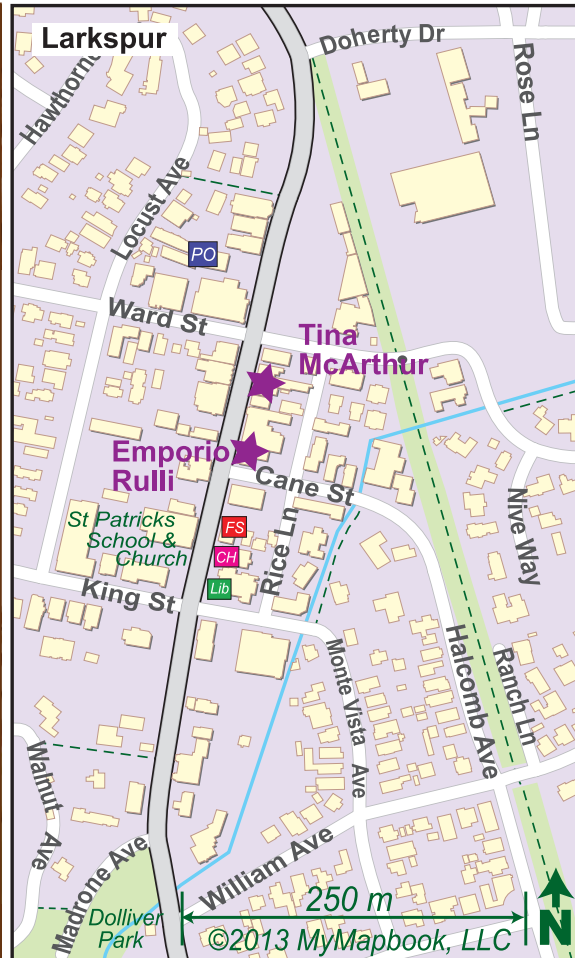

One stop shop for holidays, special occasions, corporate gifts...stay for pastries, panini & wine!

464 Magnolia Avenue ~ Historic Downtown Larkspur
Open Daily ~ www.rulli.com
415-924-7478

Pasticceria ♦ Gelateria