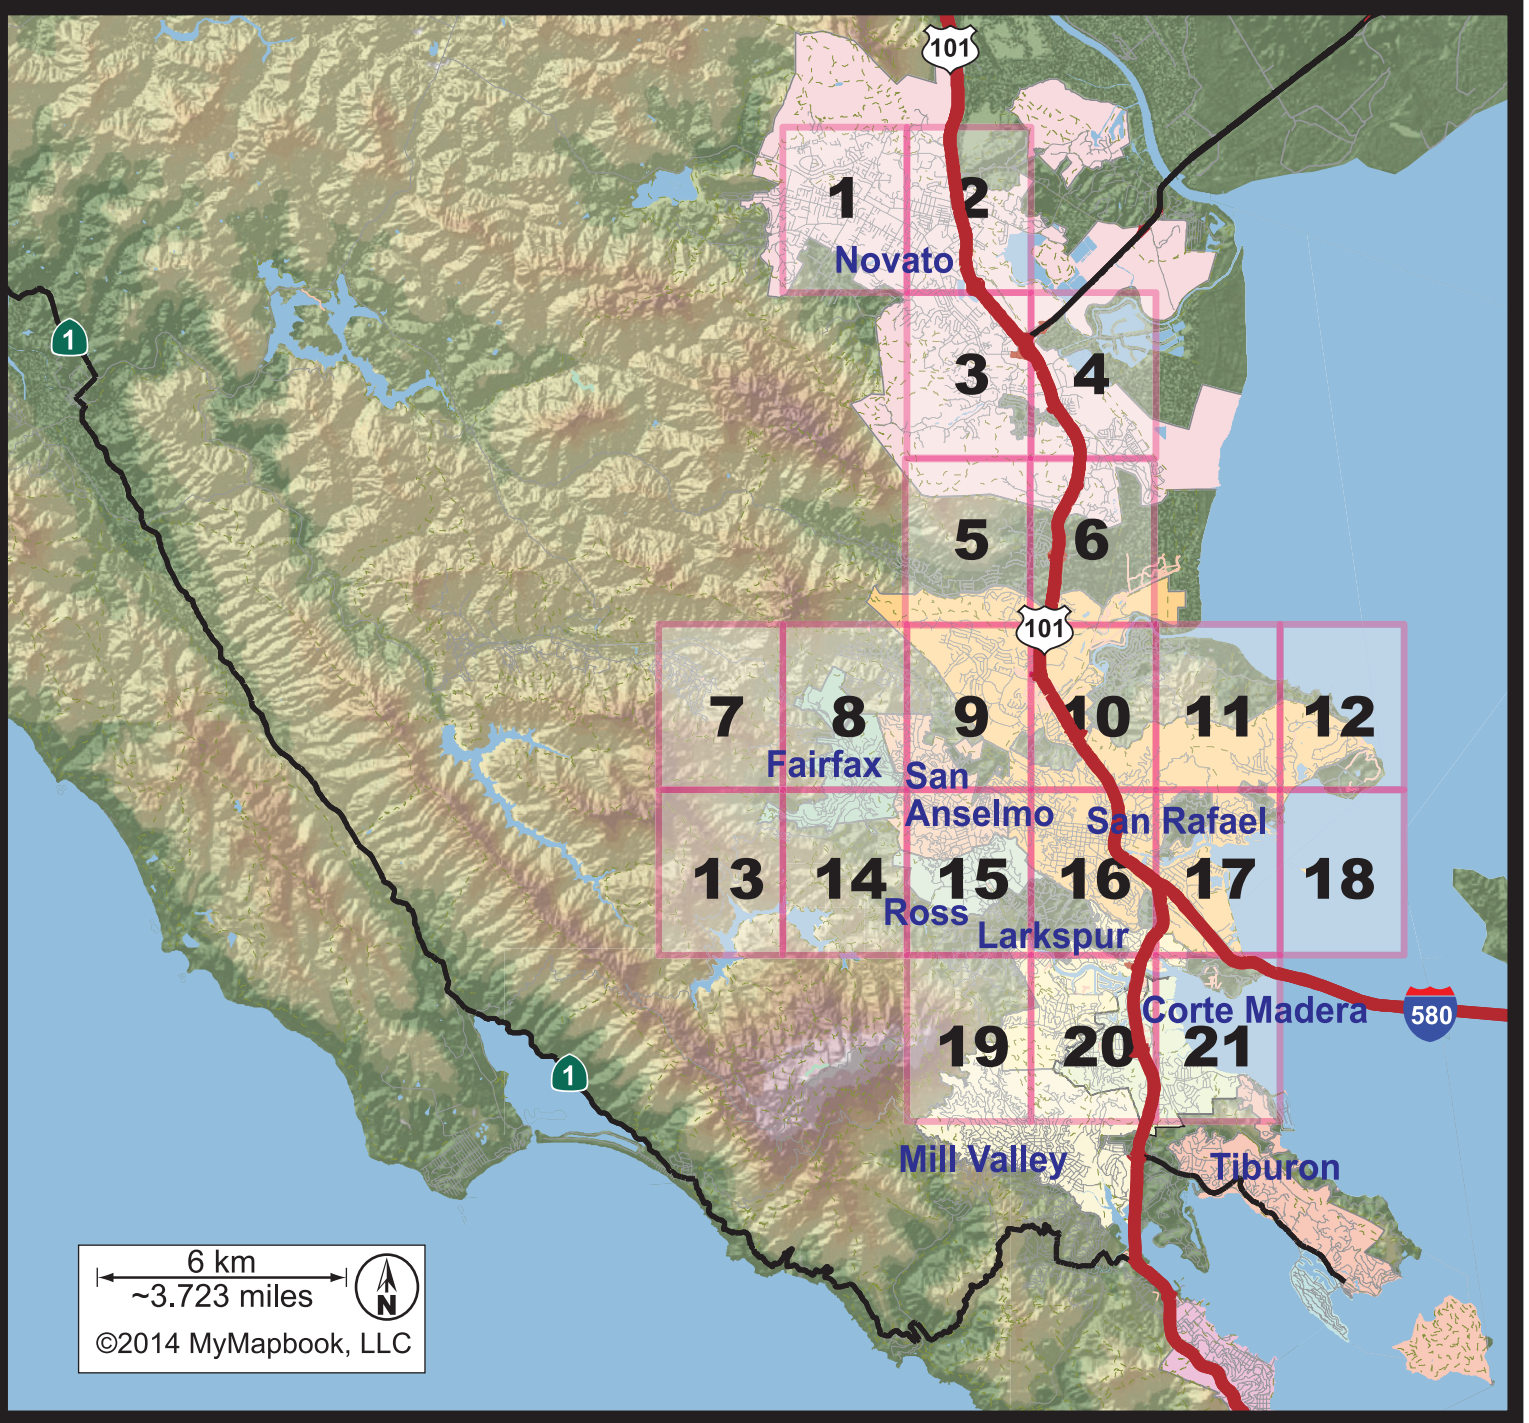

Central & Northern Marin Key Map

Legend for Map Pages

Freeway		Water		School		Communities & Places	
Highway		Park		City Hall			CA California
Primary		Open Space		Police			CHI China Camp
Secondary		Govt/School/Shopping		Fire Station			CMD Corte Madera
Residential		Bike Path		Post Office			CTY County
Unpaved/Restricted		Restricted Access		Chamber of Commerce			FAX Fairfax
Path/Trail		Street Address		Library			KNT Kentfield
Stair				Building			LRK Larkspur
Stream				Parking			LTV Lucas Valley
Street Name Change							MV Mill Valley
							MWD Marin Mun Water Dist
							NOV Novato
							ROS Ross
							SA San Anselmo
							SGV San Gabriel Valley
						SQ San Quentin	
						SR San Rafael	
						SVC St Vincent	
						TIB Tiburon	
						WOD Woodacre