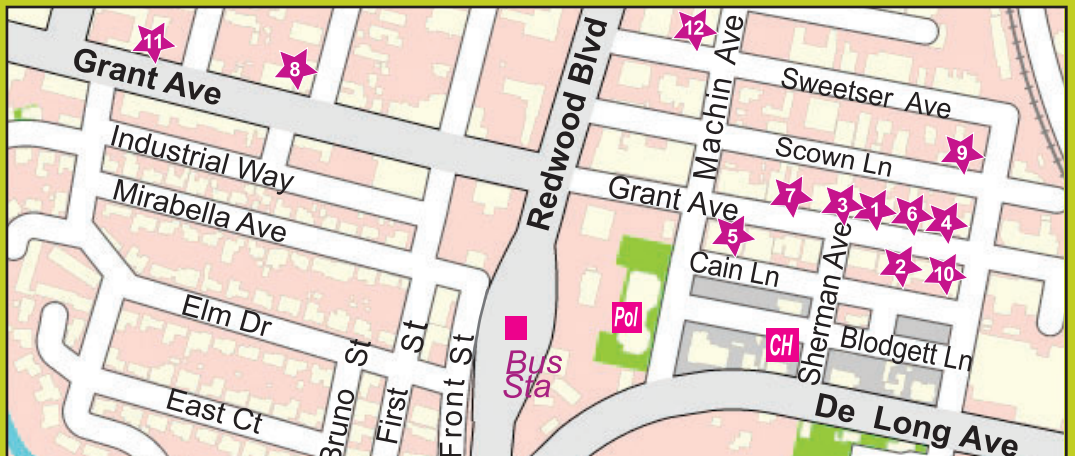

The North Bay's PREMIER one stop soccer shop

Cleats/Indoor Shoes, Team Uniforms,
Coaching/Training/Referee Gear.
Bring in this ad and receive a free soccer ball.
(while supplies last)

869 Grant Ave. Novato
415-408-5550
www.allseasonsoccer.com 5

806 Grant Ave.
Novato
415-898-3600
email: alicebecker@comcast.net 6

gluten-free

850 Grant Ave.
Novato
415-893-7700
www.flourchylde.com 7

Jodi Fischer
Senior Mortgage Loan officer
Supervisor West
NMLS #459505

PNC Mortgage, a Division of PNC Bank, N.A.

1202 Grant Ave. Suite B2
Novato
jodi.fischer@pncmortgage.com
<https://pncmortgage.com/jodifischer>
415.897-9103 Direct
415.279-2806 Mobile 8

Serving Breakfast, Lunch & Dinner

1017 Reichert Avenue
Novato
415-892-3171
www.lasguitarrasrestaurant.com 9

*Creative comfort food with
fresh local ingredients
Breakfast. Lunch and Dinner.*

807 Grant Ave.
Novato
415-897-7707
www.leftcoastdepot.com 10

Novato Medical Center
Family Practice/Immediate
care/Preventive Medicine

John Elloway, M.D., FACPM
Walk in "immediate care" available

1324 Grant Ave.
Novato
415-892-3300 11

*Taste the Adventure!
Wine & Olive Oil Tasting
Music - Comedy.*

1026 Machin Ave.
Novato
415-899-9883
www.trekwine.com 12

**DOWNTOWN
NOVATO**
BUSINESS ASSOCIATION

EAT. WALK. TALK. SHOP.

downtownnovato.com