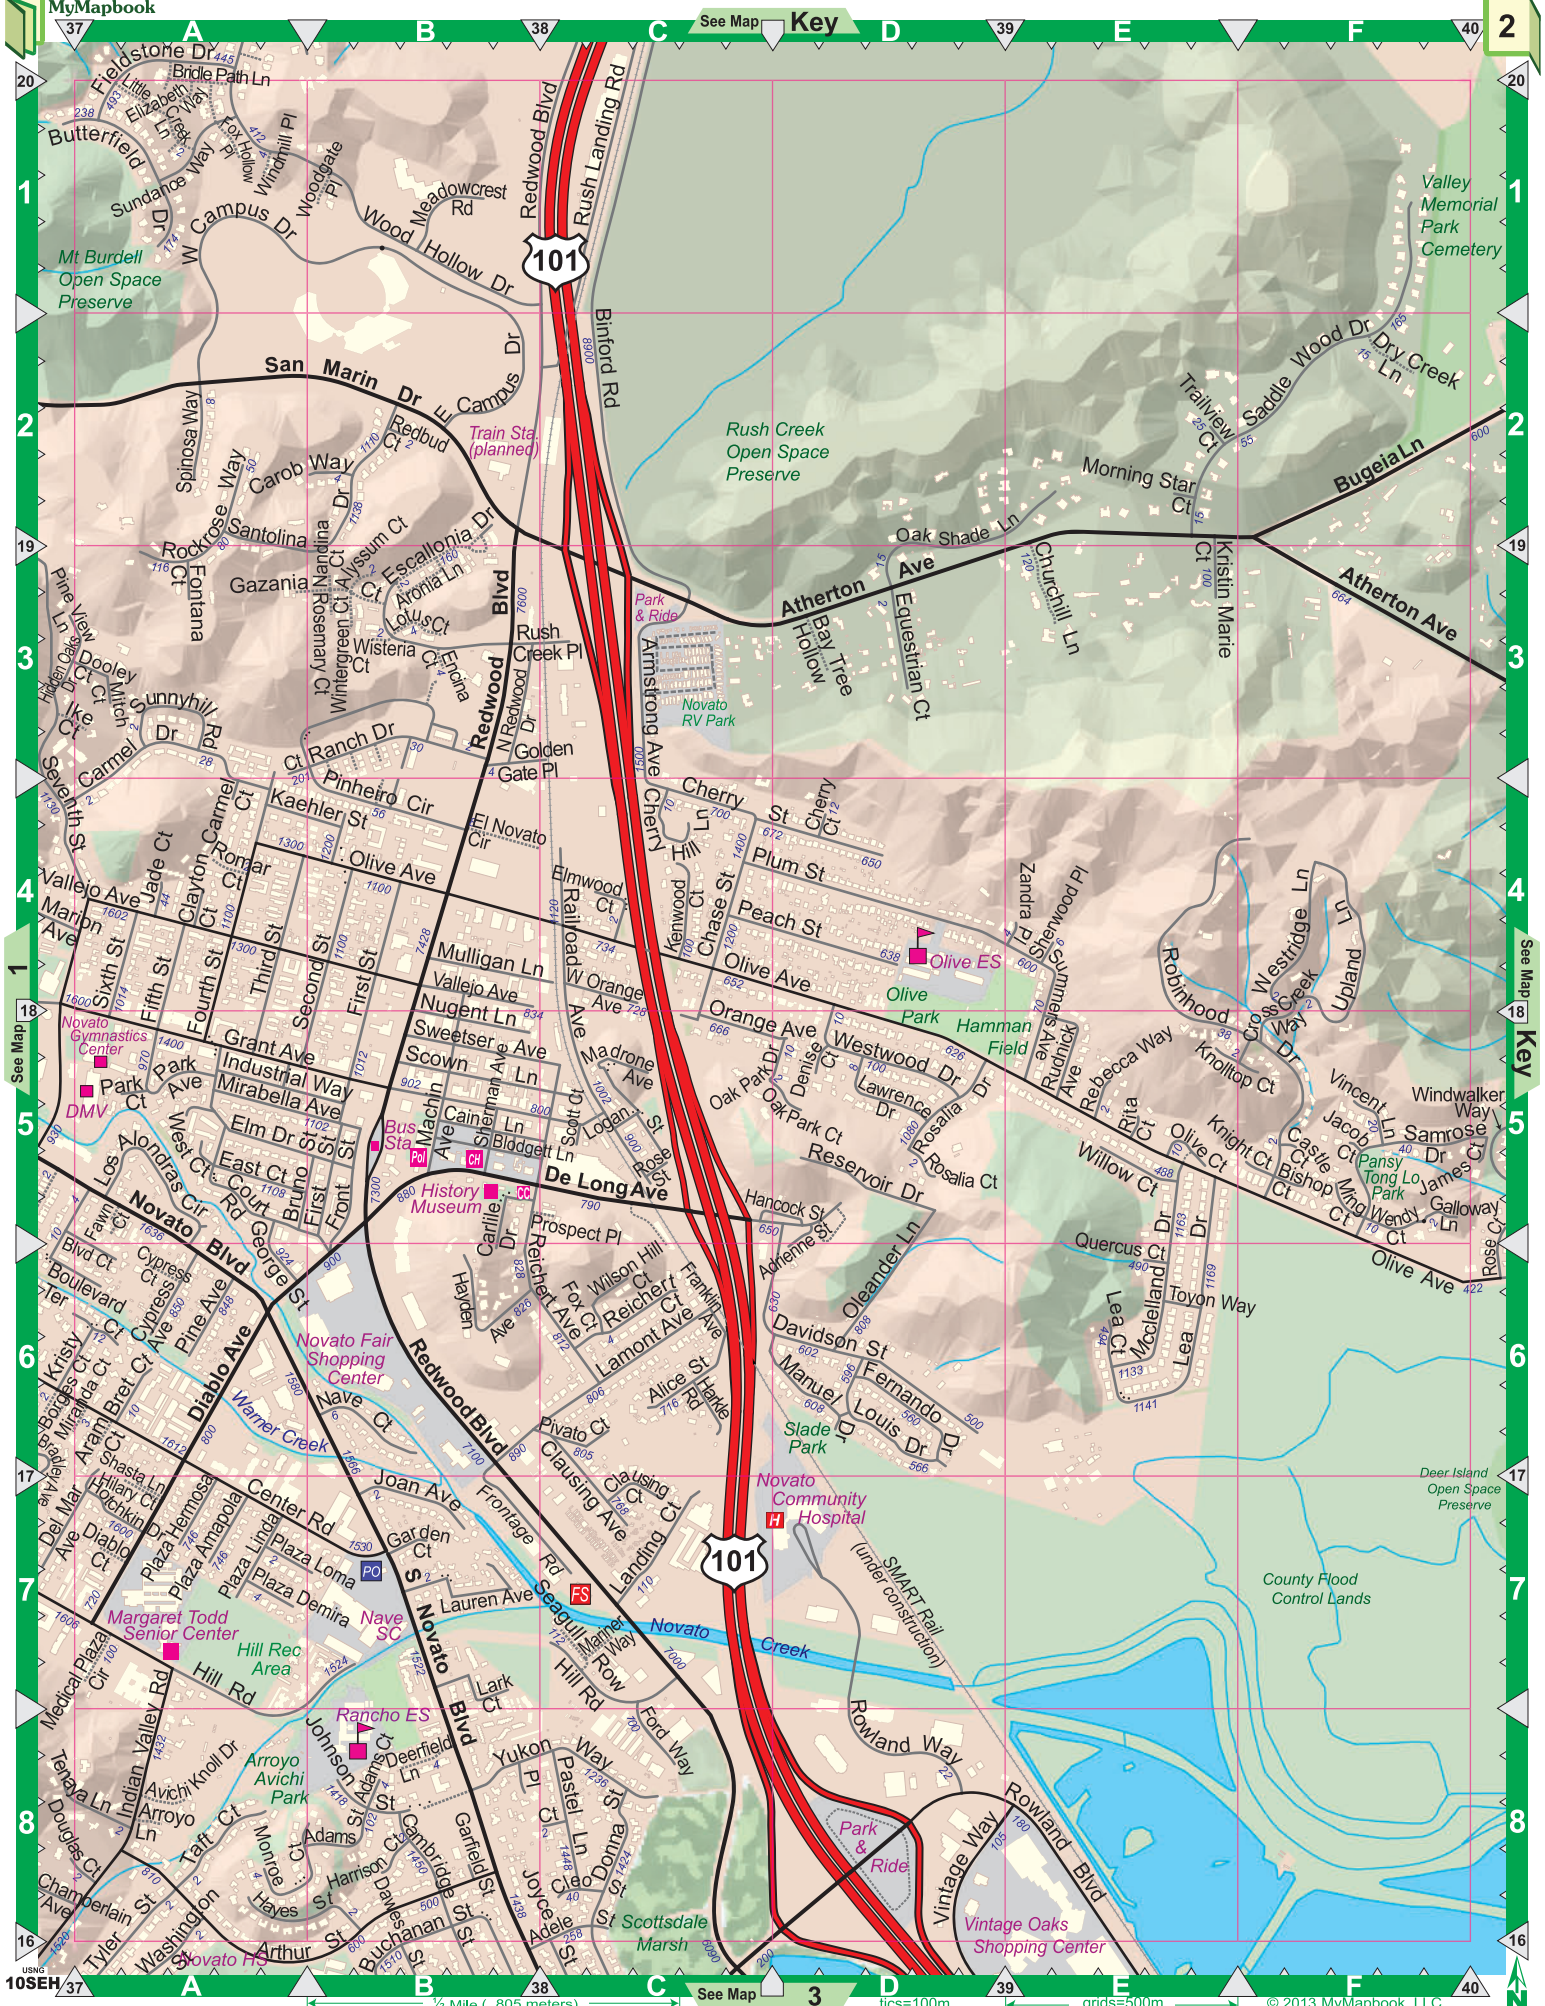

10SEH

2

See Map 8 Key

3