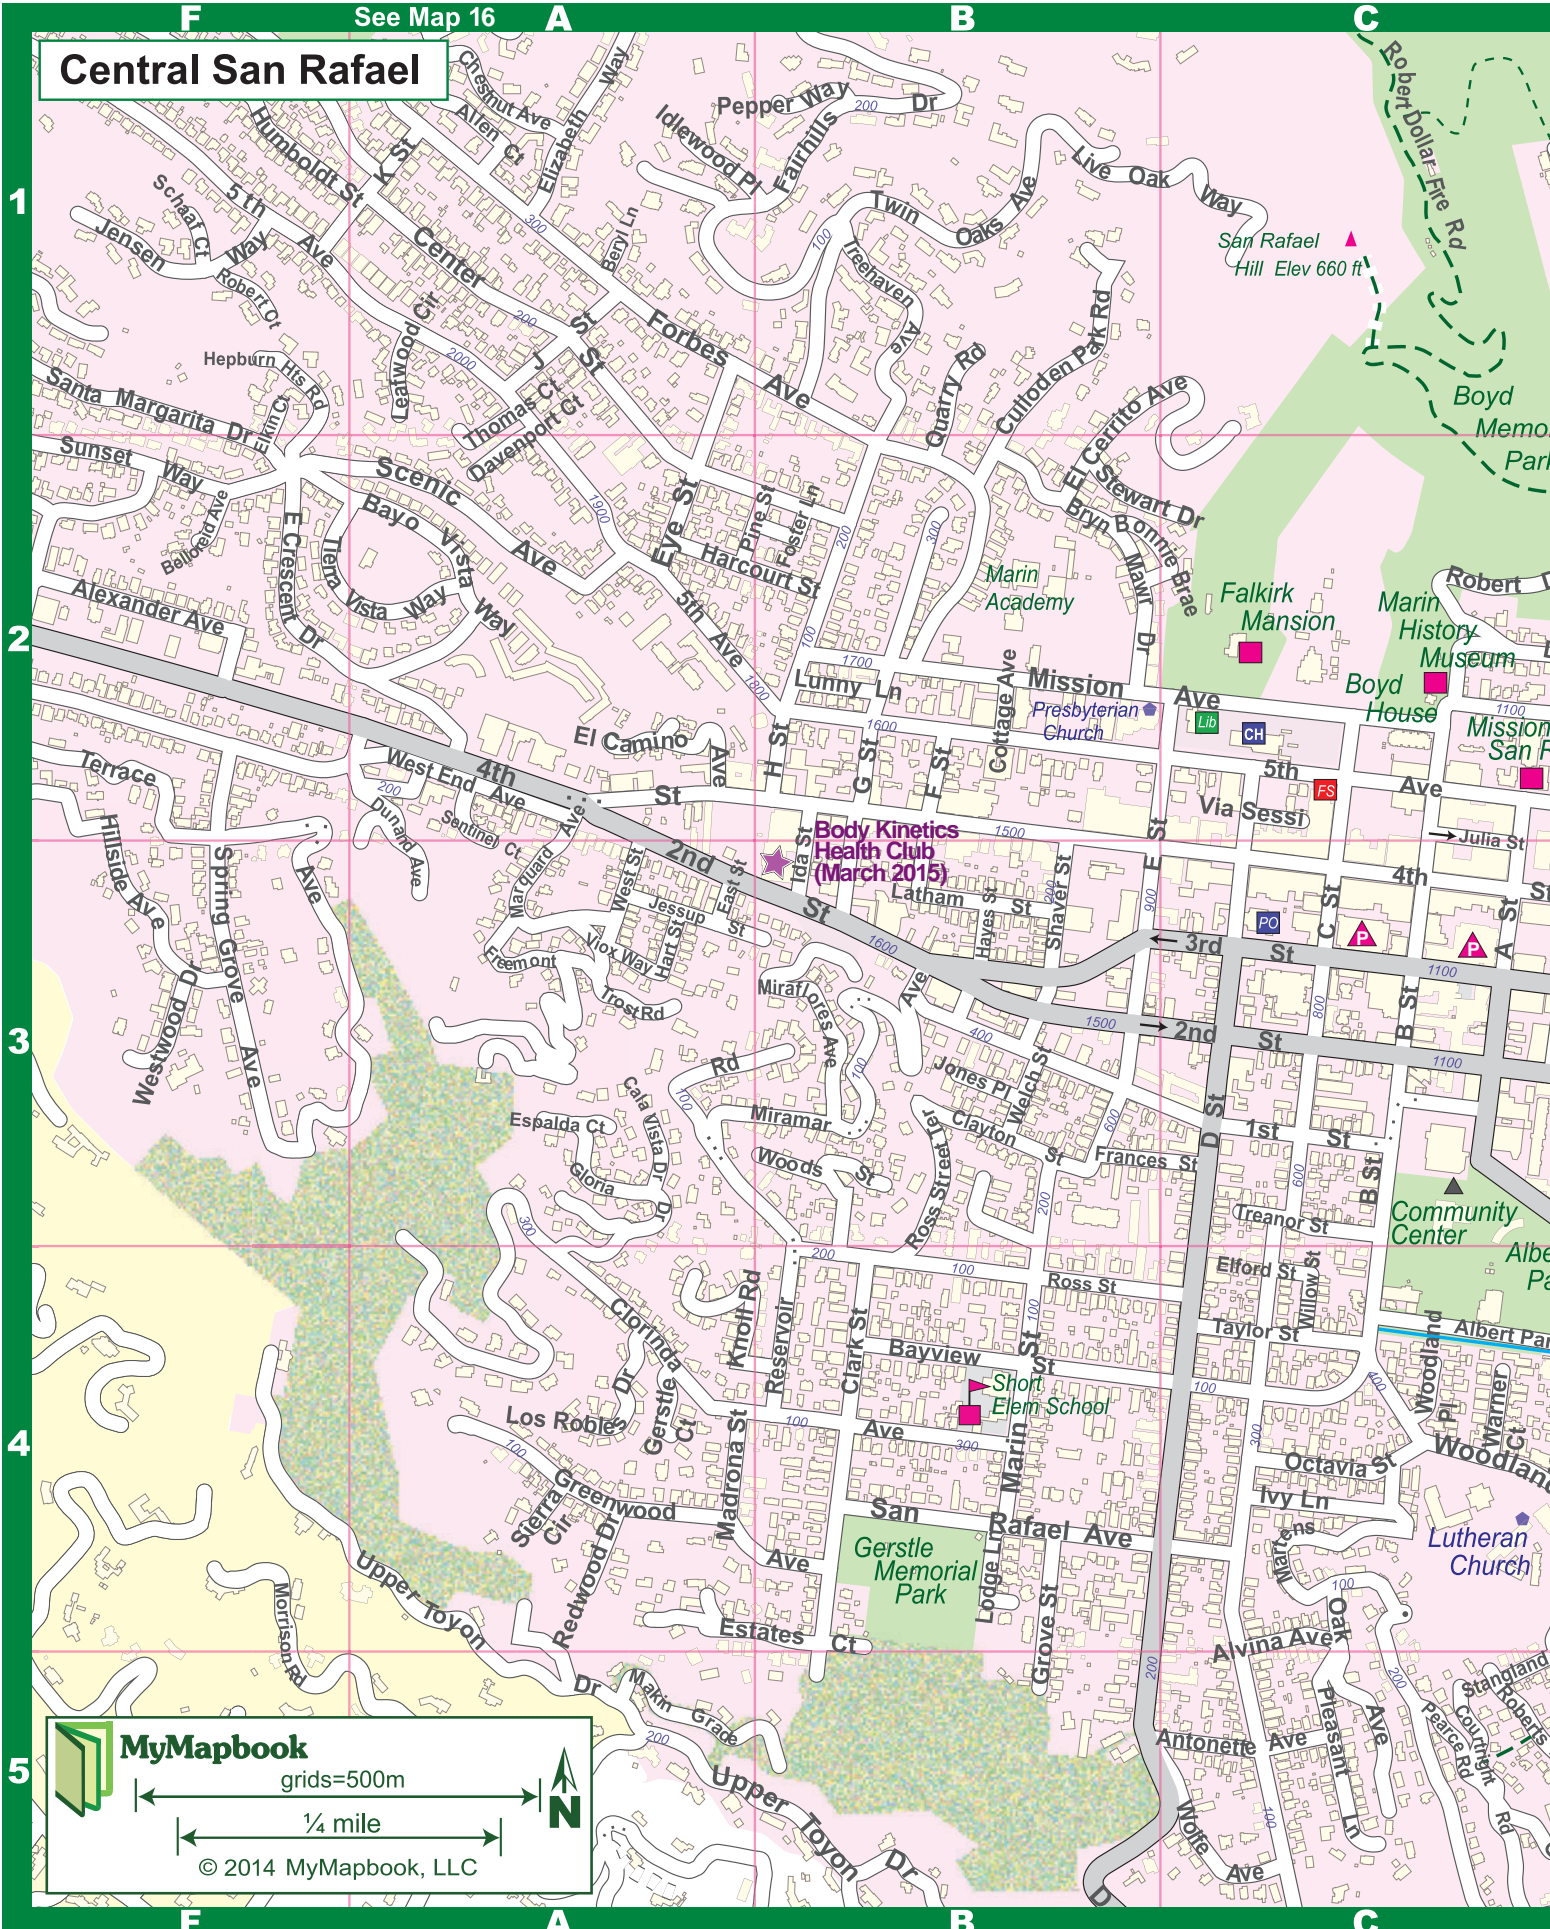

MyMapbook
grids=500m
1/4 mile
© 2014 MyMapbook, LLC

Marin County Civic Center

MyMapbook

Putting you in touch with your community

We are pleased to present the 2014 edition of the Central & Northern Marin Community Map Book which for the first time includes Novato. Enjoy discovering where you live, work and recreate in relation to the geography and landmarks of your area.