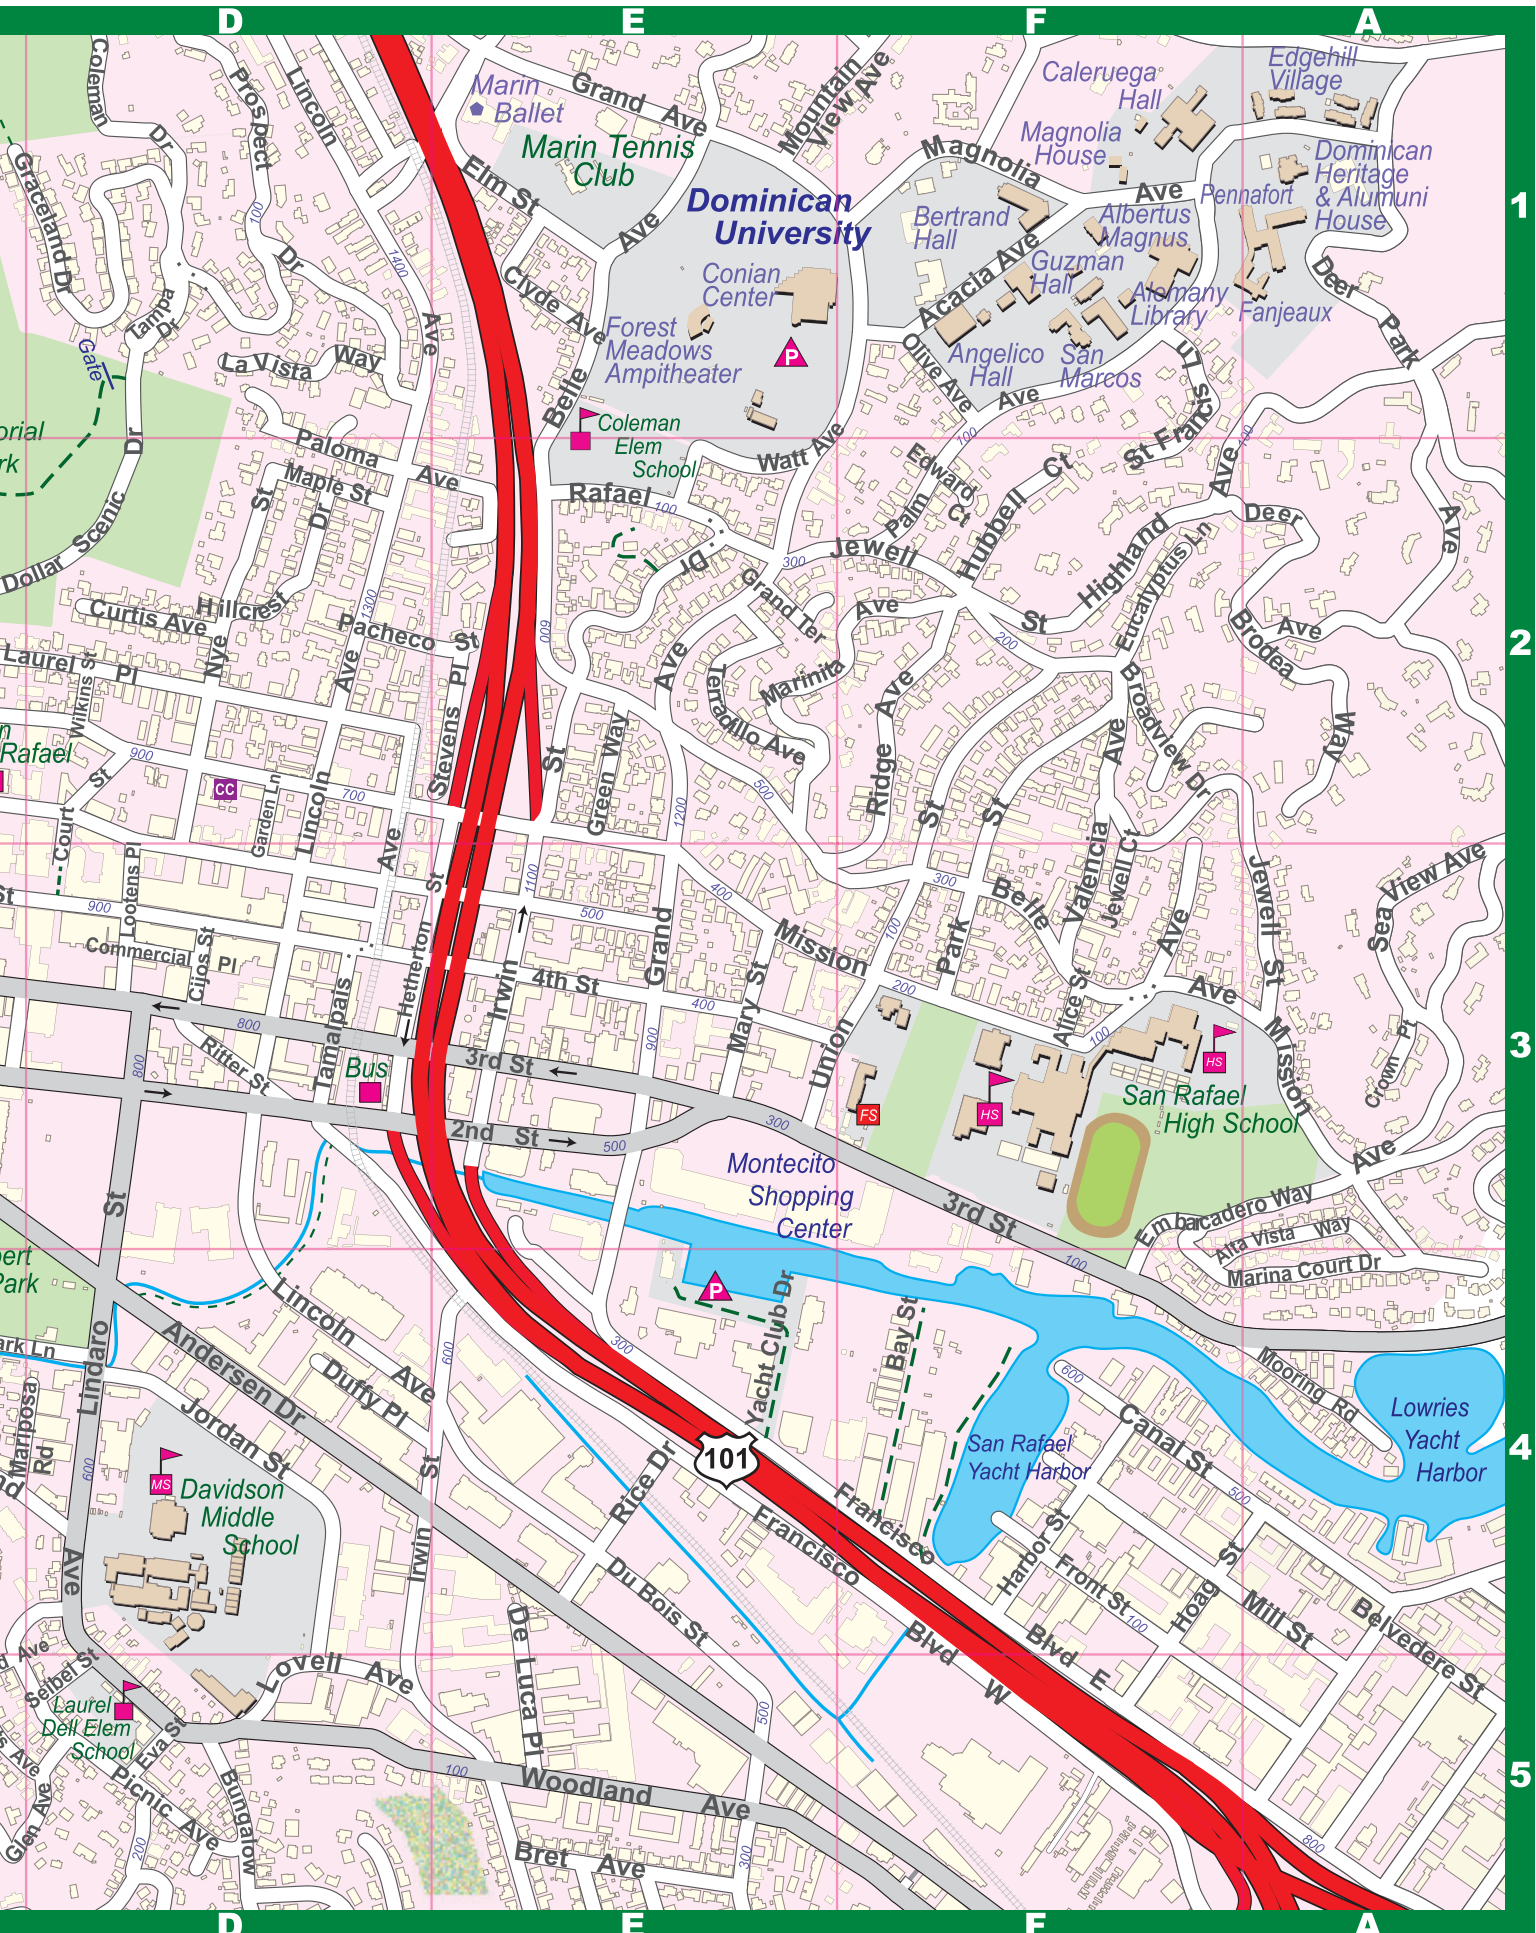

MyMapbook
grids=500m
1/4 mile
© 2014 MyMapbook, LLC

Marin County Civic Center

MyMapbook

Putting you in touch with your community

We are pleased to present the 2014 edition of the Central & Northern Marin Community Map Book which for the first time includes Novato. Enjoy discovering where you live, work and recreate in relation to the geography and landmarks of your area.