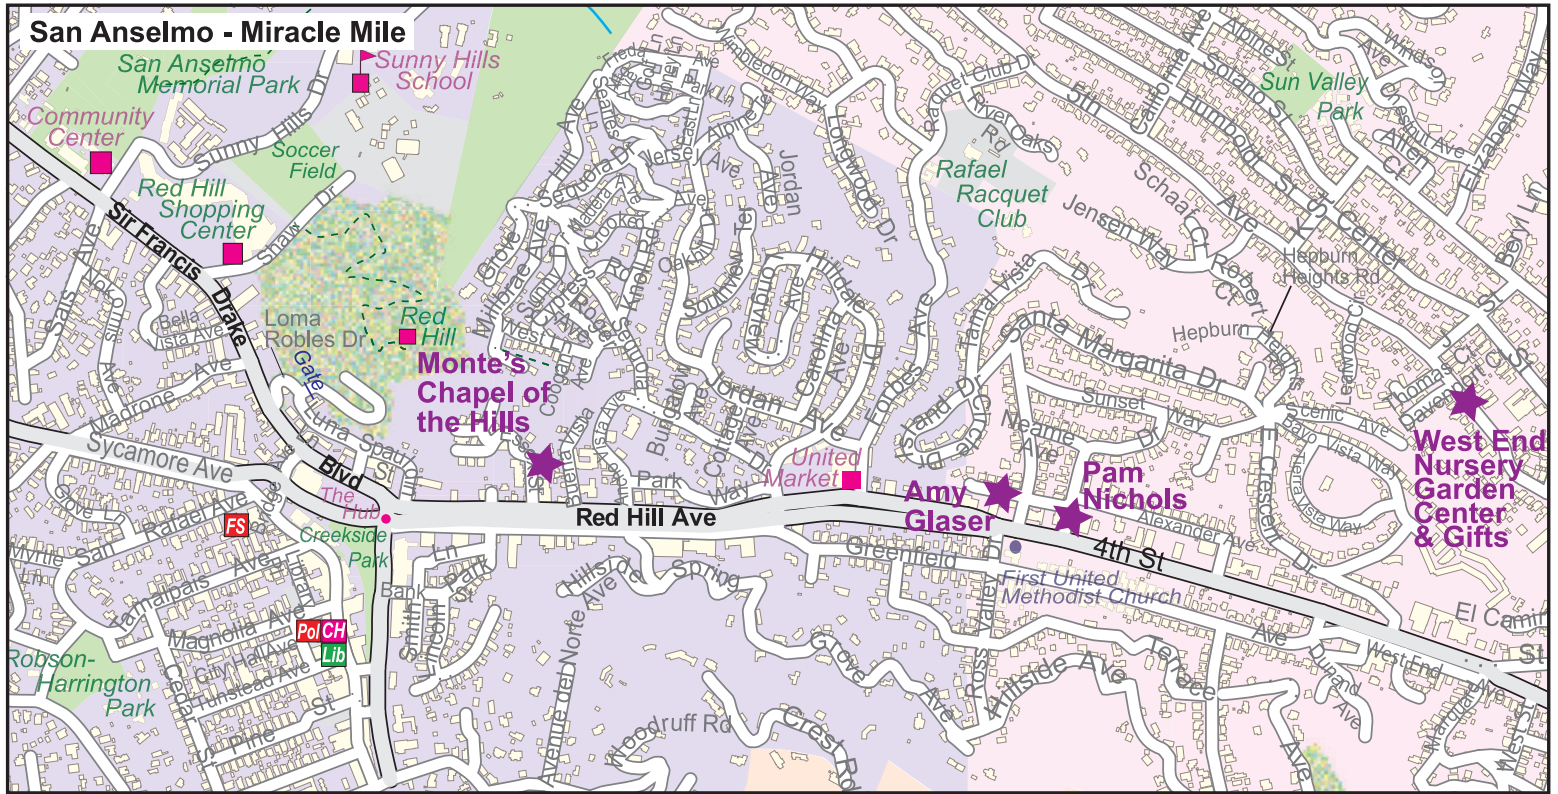

San Anselmo - Miracle Mile

San Anselmo Street Index 94960

Baltus Ln	9A4	Carlson Ave	8F6	Elkhorn Way	9B7	Hampton Ave	9B8
Bank St	15D2	Carlson Ave	9A6	Elm Ave	15A1	Hawthorne Ave	8F7
Bay Tree Ln	9A5	Carlson Ct	8F6	Encina Pl	15B3	Hazel Ave	15B2
Baywood Ave	15E3	Carlson Ct	9A6	Entrata Ave	15D2	Herrera Ct	8F6
Bella Vista Ave	15C1	Carmel Way	9C7	Essex St	15D2	Hidden Valley Ln	9A3
Belle Ave	15C3	Carolina Ave	15E1	Estates Dr	8D2	Hillcrest Ave	15B2
Bennit Ave	8F7	Catskill Ct	8E2	Fairview Ct	8F7	Hillcrest Ct	8F7
Berkeley Ave	9A7	Cedar St	15C2	Fallen Leaf Ave	15D3	Hilldale Dr	15E1
Berlin Ave	15B1	Center Blvd	15B1	Fawn Ct	9B4	Hillside Ave	15B2
Beverly Way	988	Cherne Ln	8F6	Fawn Dr	9B3	Holstein Rd	9A6
Blackhawk Dr	9B7	Chipman Pl	15B4	Fern Ln	9A8	Hooper Ln	8F8
Bolinas Ave	15C4	City Hall Ave	15C2	Fern Ln	15A1	Humboldt Ave	14F1
Boulder Ln	15D2	Coogan Ave	15D2	Fernwood Dr	15A2	Humboldt Ave	15A1
Brennfleck Ave	15B1	Cordone Dr	988	Florence Ave	8F8	Ichabod Ct	8E2
Bridge Ave	15C2	Cottage Ave	15E2	Florence Ave	15A1	Idalia Ct	15B3
Bridge Way	15A2	Crane Dr	8E1	Floribel Ave	15A2	Idalia Rd	15B3
Broadmoor Ave	9A7	Creek Rd	8F8	Foothill Rd	15A1	Idlewood Dr	8F6
Broadmoor Ct	9A7	Creek Rd	14F1	Forbes Ave	15E2	Idlewood Dr	9A6
Brookmead Ct	9A7	Crescent Ln	15B3	Forrest Ave	14F1	Indian Rock Ct	9B7
Brookmead Pl	9A7	Crescent Rd	15B3	Forrest Ave	15A1	Irving Dr	8E2
Brookmont Cir	9A7	Crest Rd	15E3	Forrest Ct	9A4	Island Dr	15E2
Brookside Ct	988	Crooked Ave	15D1	Foss Ave	15B3	Ivy Ln	14F2
Brookside Dr	9A7	Cypress Rd	15D1	Fox Ln	9C4	Jersey Ave	15D1
Buena Vista	15D2	De Burgh Dr	8E3	Garden Rd	15D3	Jones St	15C3
Bungalow Ave	15D2	Deer Hollow Rd	9A5	Garden Rock Rd	8D1	Jordan Ave	15E1
Butterfield Ln	9A4	Deer Park Ln	14F1	Gerlack Rd	15A3	Karl Ave	15B1
Butterfield Rd	8F2	Deer Park Ln	15A1	Glen Rd	14F1	Katrina Ln	8E3
Butterfield Rd	9A5	Durham Rd	9B7	Green Valley Ct	9A3	Kemp Ave	15B2
Caleta Ave	9A5	Dutch Valley Ln	8C2	Greenfield Ct	15E2	Kenrick Ave	9A5
Calumet Ave	15B1	East Ct	8F7	Greensburgh Ln	8D2	Kensington Ct	15C3
Camino de Herrera	8F7	East Ct	9A7	Grove Hill Ave	9D8	Kensington Rd	15C3
Canyon Rd	14F2	Echo Ct	15B3	Grove Hill Ave	15D1	Kientz Ln	15C2
Canyon Rd	15A2	El Cerrito Ave	988	Grove Ln	15B2	Kilgore Ln	9A7

Larkspur Street Index 94939