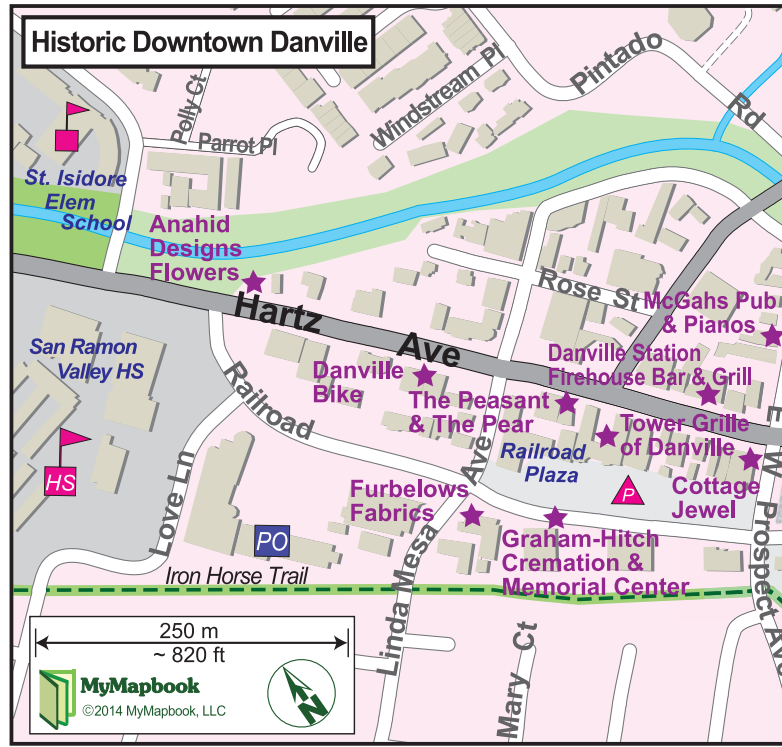

Key

See Map 78

See Map 81

Cottage Jewel
Antiques & Chi House

AWARD-WINNING
Treasure Trove of Gifts

100 Prospect Ave.
Downtown Danville
(925)837-2664
www.CottageJewel.com

Streets: Danville & Diablo 94526 & 94528