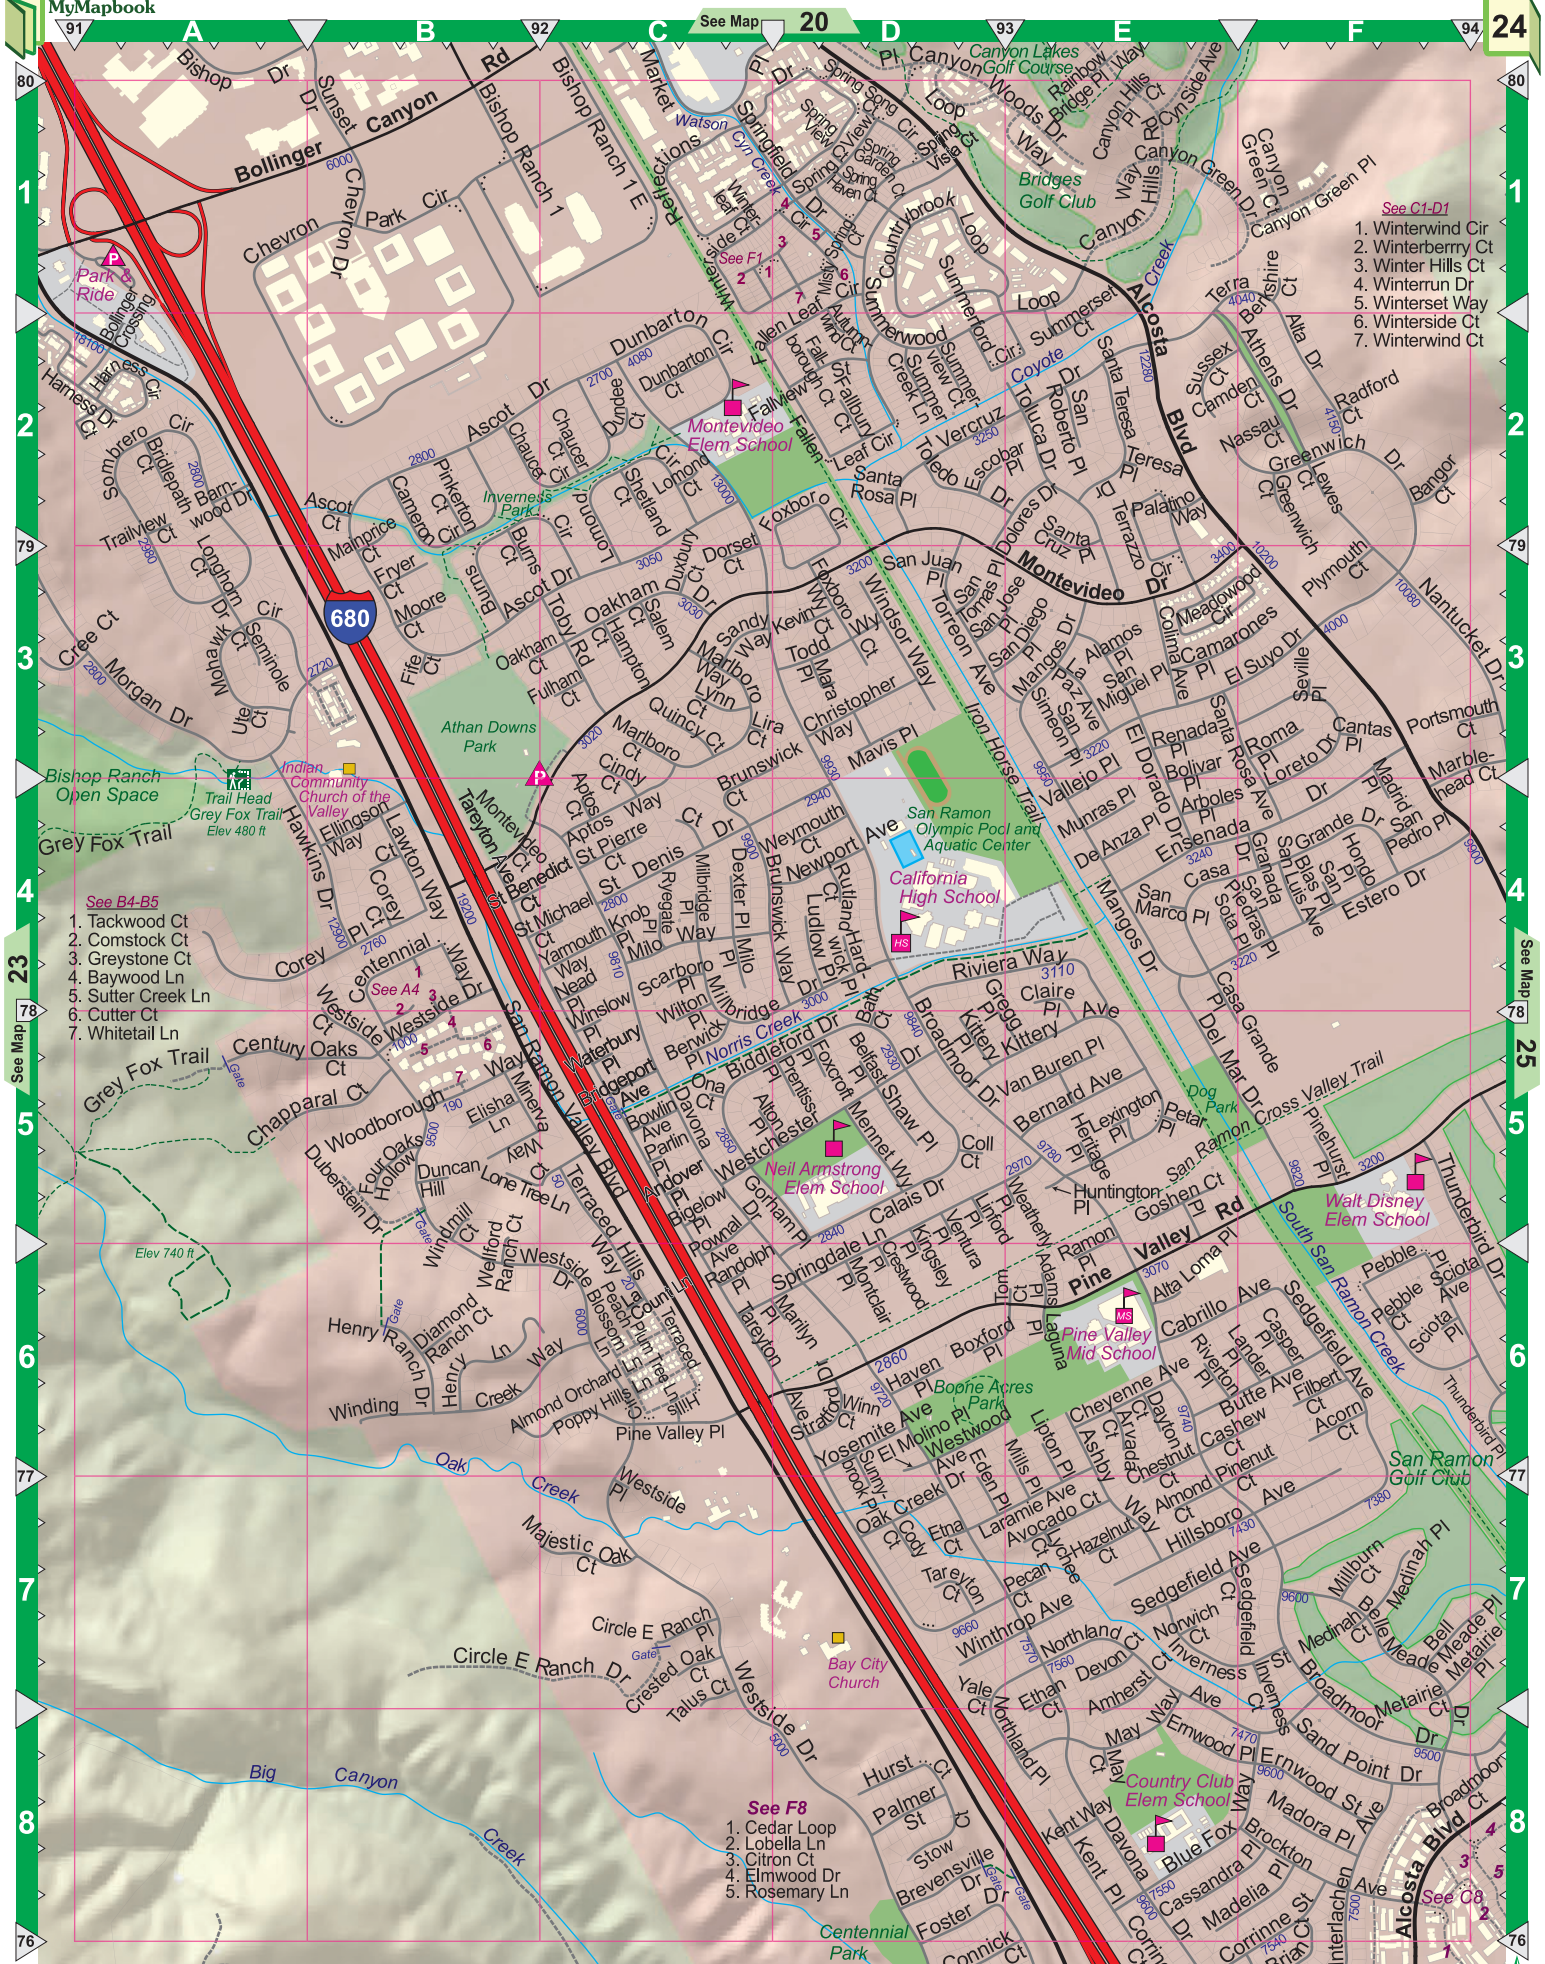

- See F8
1. Rutherglen Dr
 2. Rothbury Way
 3. Rothbury Ct
 4. Adewood Ct

Danville

San Ramon

See Map 21

See Map Key

Key

- See C1-D1
1. Winterwind Cir
 2. Winterberry Ct
 3. Winter Hills Ct
 4. Winterrun Dr
 5. Winterset Way
 6. Winterside Ct
 7. Winterwind Ct