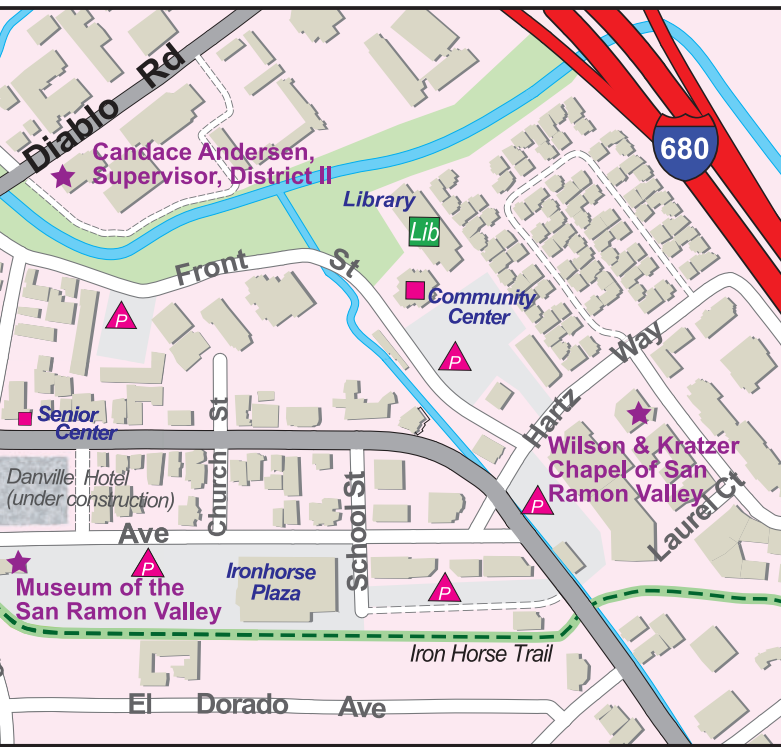

We Have All Your Needs Covered

M-F 10:00-6:00
SAT 9:00-5:00
SUN 11:00-4:00

GIANT Ellsworth MOOTS ibis Turner INTENSE RESTORO

**Making Danville the
BEST place
to live, work and do business!**

Danville Area Chamber of Commerce