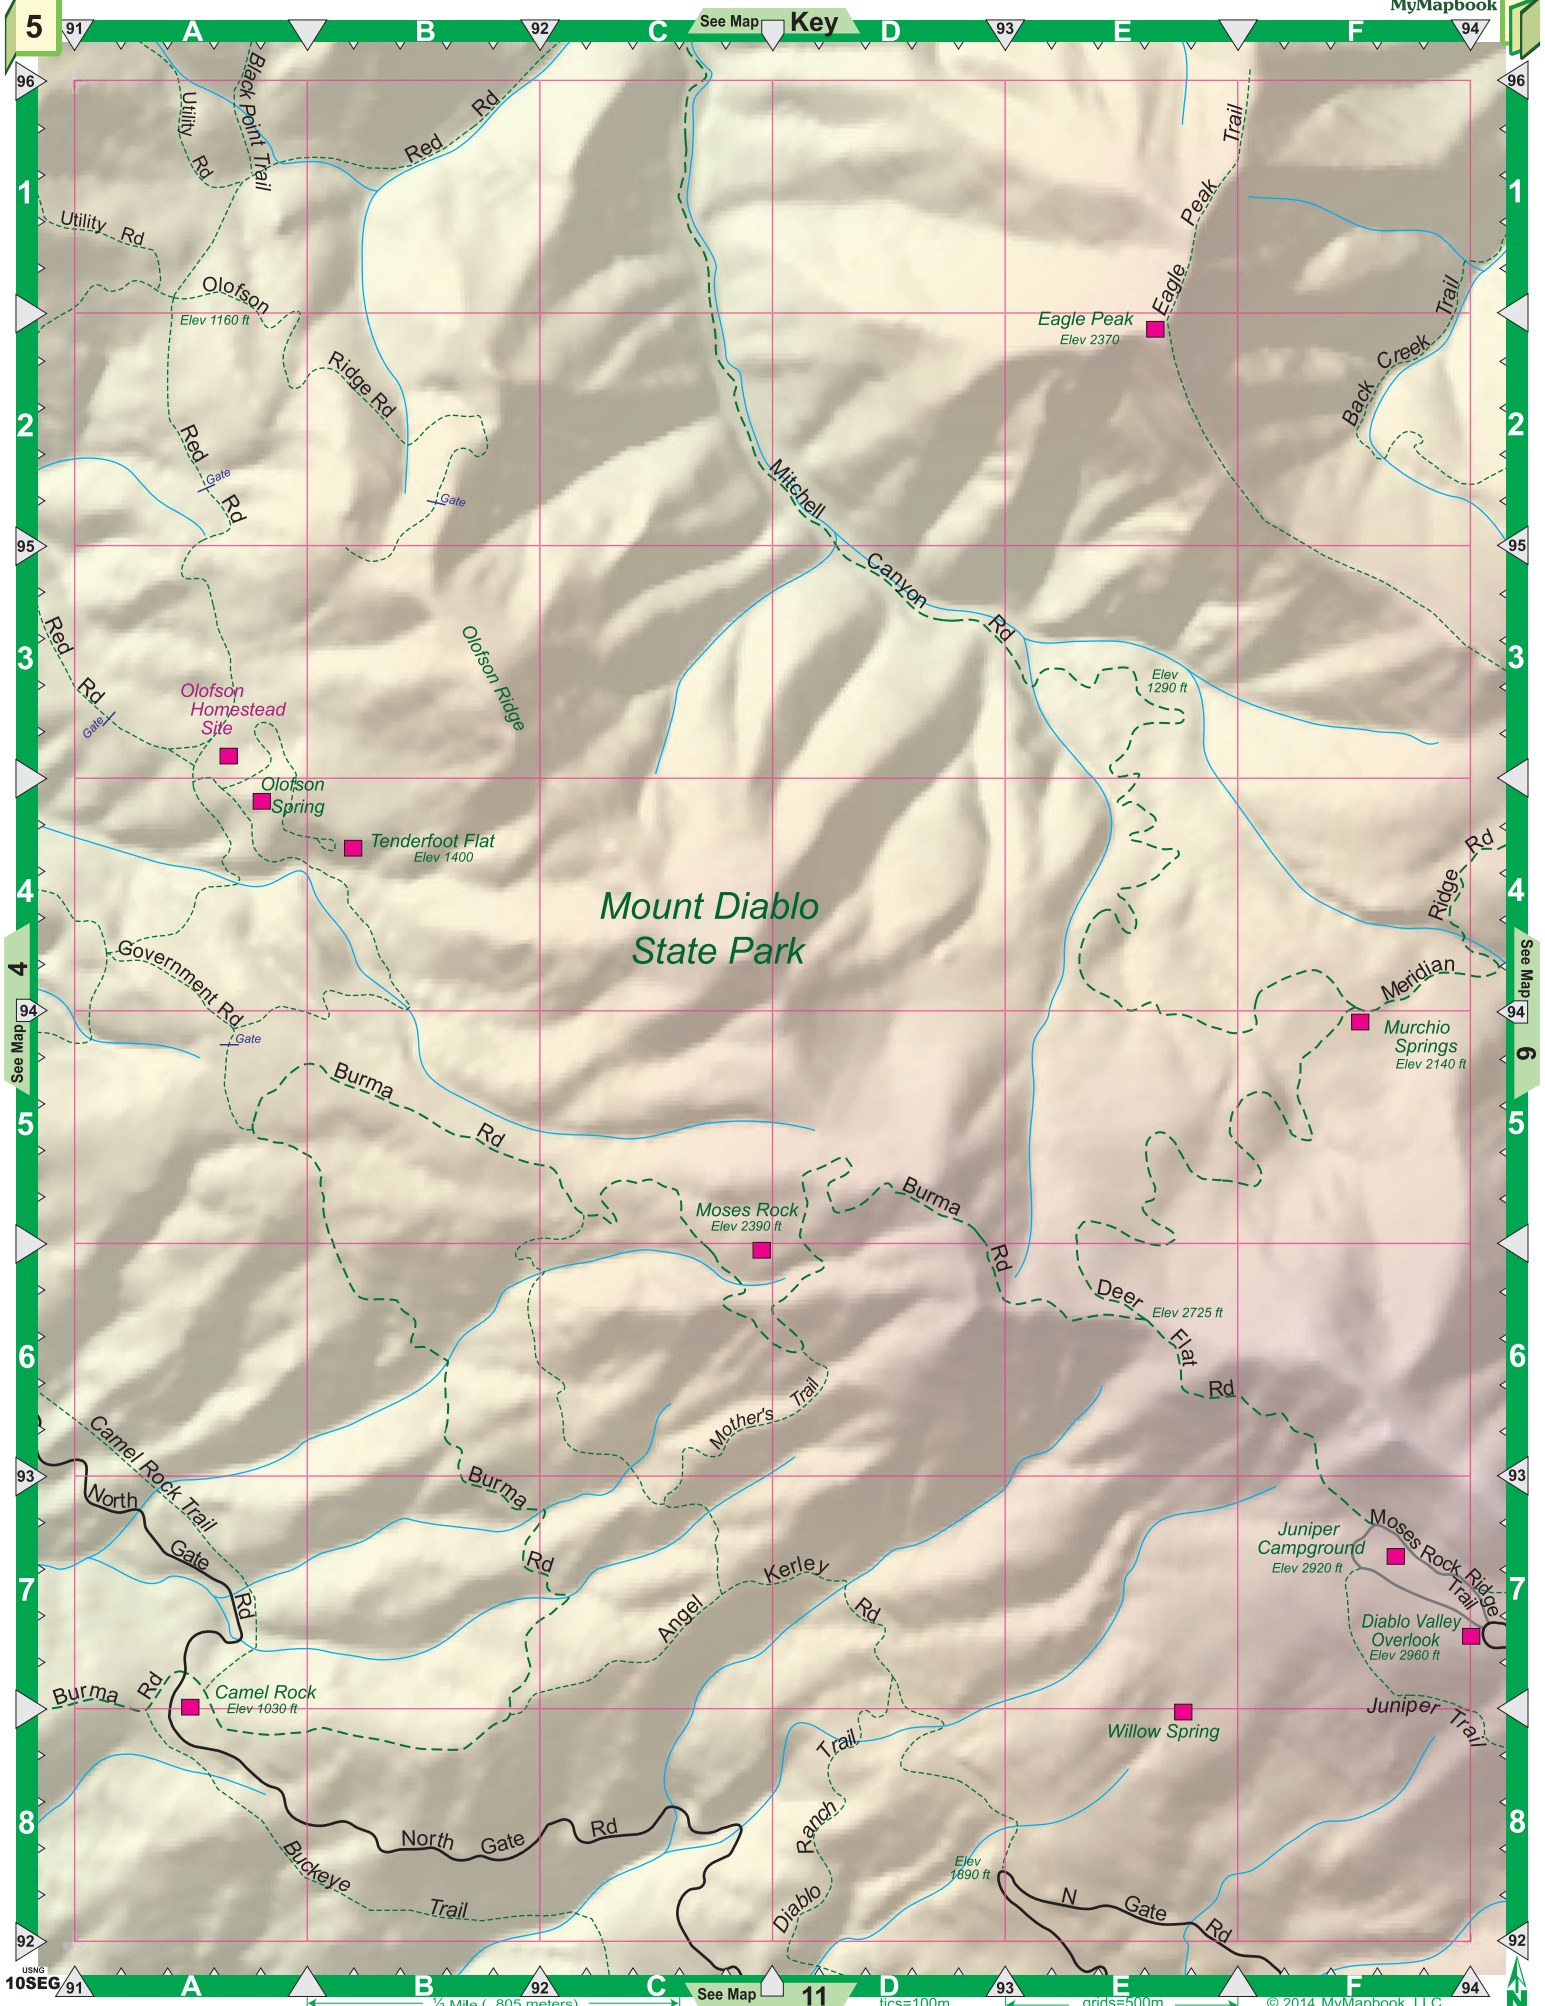

Mount Diablo State Park

5

1

2

3

4

5

6

7

8

94

1

2

3

4

5

6

7

8

See Map Key

See Map 94

See Map 94

10SEG 91

See Map 11

94

1/2 Mile (805 meters)

tics=100m

grids=500m

© 2014 MyMapbook, LLC