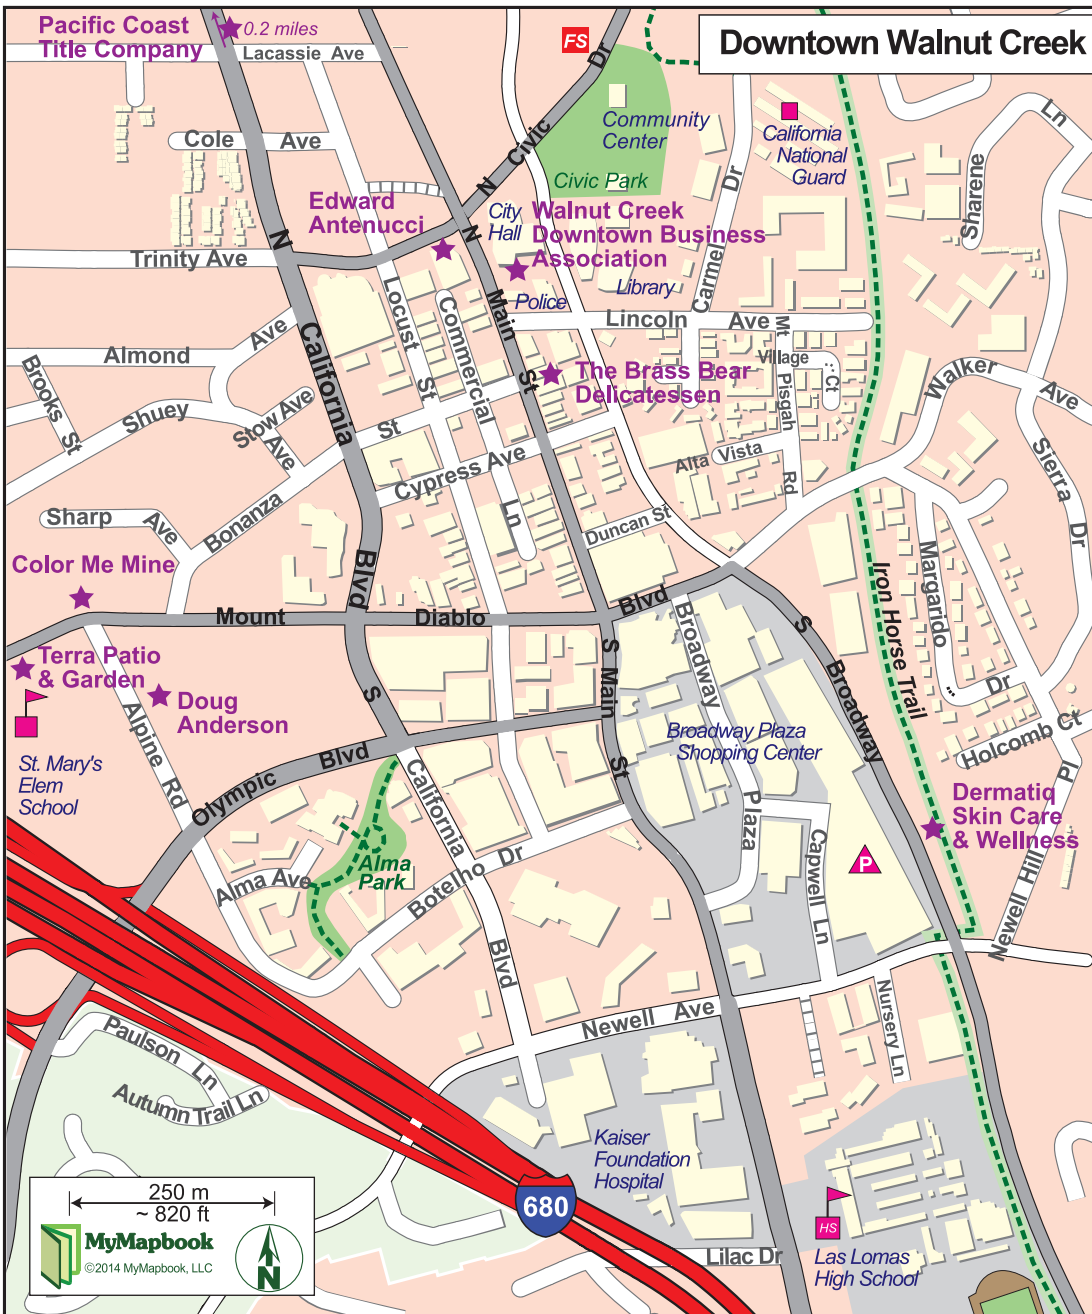

Call 925-328-0255 for Complimentary Consultation with Dr. William Ting
 See MoreHair4Me.com for more info.

Trails		
Alamo Creek Trail	21F5	Lafayette Moraga Regional Trl
Alamo Glen Trail	10A5	Las Trampas - Mt Diablo Trl
Alamo Trail	4A8	Las Trampas Pleasant Ridge Trl
Autumn Trail Ln	2A4	Las Trampas Ridge Trail
Back Creek Trail	5F2	Little Yosemite Trail
Bald Ridge Trail	6B4	Lower Buck Trail
Basswood Trail	21D7	Madrone Canyon Trail
Black Point Trail	5A1	Madrone Trail
Bollinger Creek Loop Trail	13C4	Mahogany Trail
Borges Ranch Trail	3F3	Meridian Point Trail
Bottom Spring Trail	2E8	Middle Trail
Briones-Mt Diablo Trail	4A7	Moses Rock Ridge Trail
Buckeye Ravine Trail	4A6	Mother's Trail
Buckeye Trail	5A8	North Peak Trail
Calaveras Ridge Trail	13B2	Northgate Trail
Camel Rock Trail	4F6	Oak Knoll Trail
Castle Rock Trail	3F3	Olympia Trail
Center Trail	2F8	Orchard Trail
Chamise Trail	13D5	Oyster Point Trail
Corduroy Hills Trail	13D2	Pipeline Trail
Corral Springs Trail	3A1	Prospectors Gap Fire Rd
Costanoan Trail	3C2	Redtail Hawk Trail
Cuesta Trail	13C6	Ridge View Trail
Danville Fire Trail	14E7	Ridgetop Trail
Deer Lake Trail	3B2	Ringtail Cat Trail
Del Amigo Trail	14A4	Rocky Ridge View Trail
Devil's Slide Trail	12C6	San Ramon Reservoir Trail
Devil's Hole Trail	13D8	Sand Hill Trail
Diablo Ranch Trail	5D8	Scripps Haven Ln
Eagle Peak Trail	5E1	Serafix Trail
East Trail	6E2	Shady Slope Trail
Elderberry Trail	13D6	Shell Ridge Loop Trail
Erselia Trail	9B2	Shepherd Springs Trail
Falls Trail	6C2	Short Ridge Trail
Fire Interpretive Trail	6C3	South Ave Trail
Flat Top Trail	3E3	Stage Road Trail
Foothills Trail	3E7	Staircase Trail
Fossil Hill Trail	3A3	Stonagate Trail
Franco Ranch Loop Trail	3D7	Stream View Trail
Freitas Rd Trail	15C5	Sugarloaf-Shell Ridge Trail
Green Valley Trail	10F5	Sulfur Creek Trail
Grey Fox Trail	23F4	Sulphur Springs Trail
Hanging Valley Trail	3F6	Summit Trail
Hanna Grove Trail	3E1	Sunset Trail
Harvest Trail	20D1	Sycamore Creek Trail
Haymaker Trail	16D8	Sycamore Trail
Hazard Trail	3D7	Tanglewood Ln
Hemme Trail	8F8	Tatcan Trail
Iron Horse Trail	8E4	Trapline Trail
Iron Horse Trl	2B1	Twin Creeks Trail
Ironhorse Trail	19F4	Twin Ponds Loop Trail
Joaquin Ranch Trail	3D5	Upper Buck Trail
Junction Trail	11F1	Virgil Williams Trail
Juniper Trail	5F8	West Alamo Creek Trail
Kovar Trail	2D2	West Fossil Ridge Trail
		Zippe Trail