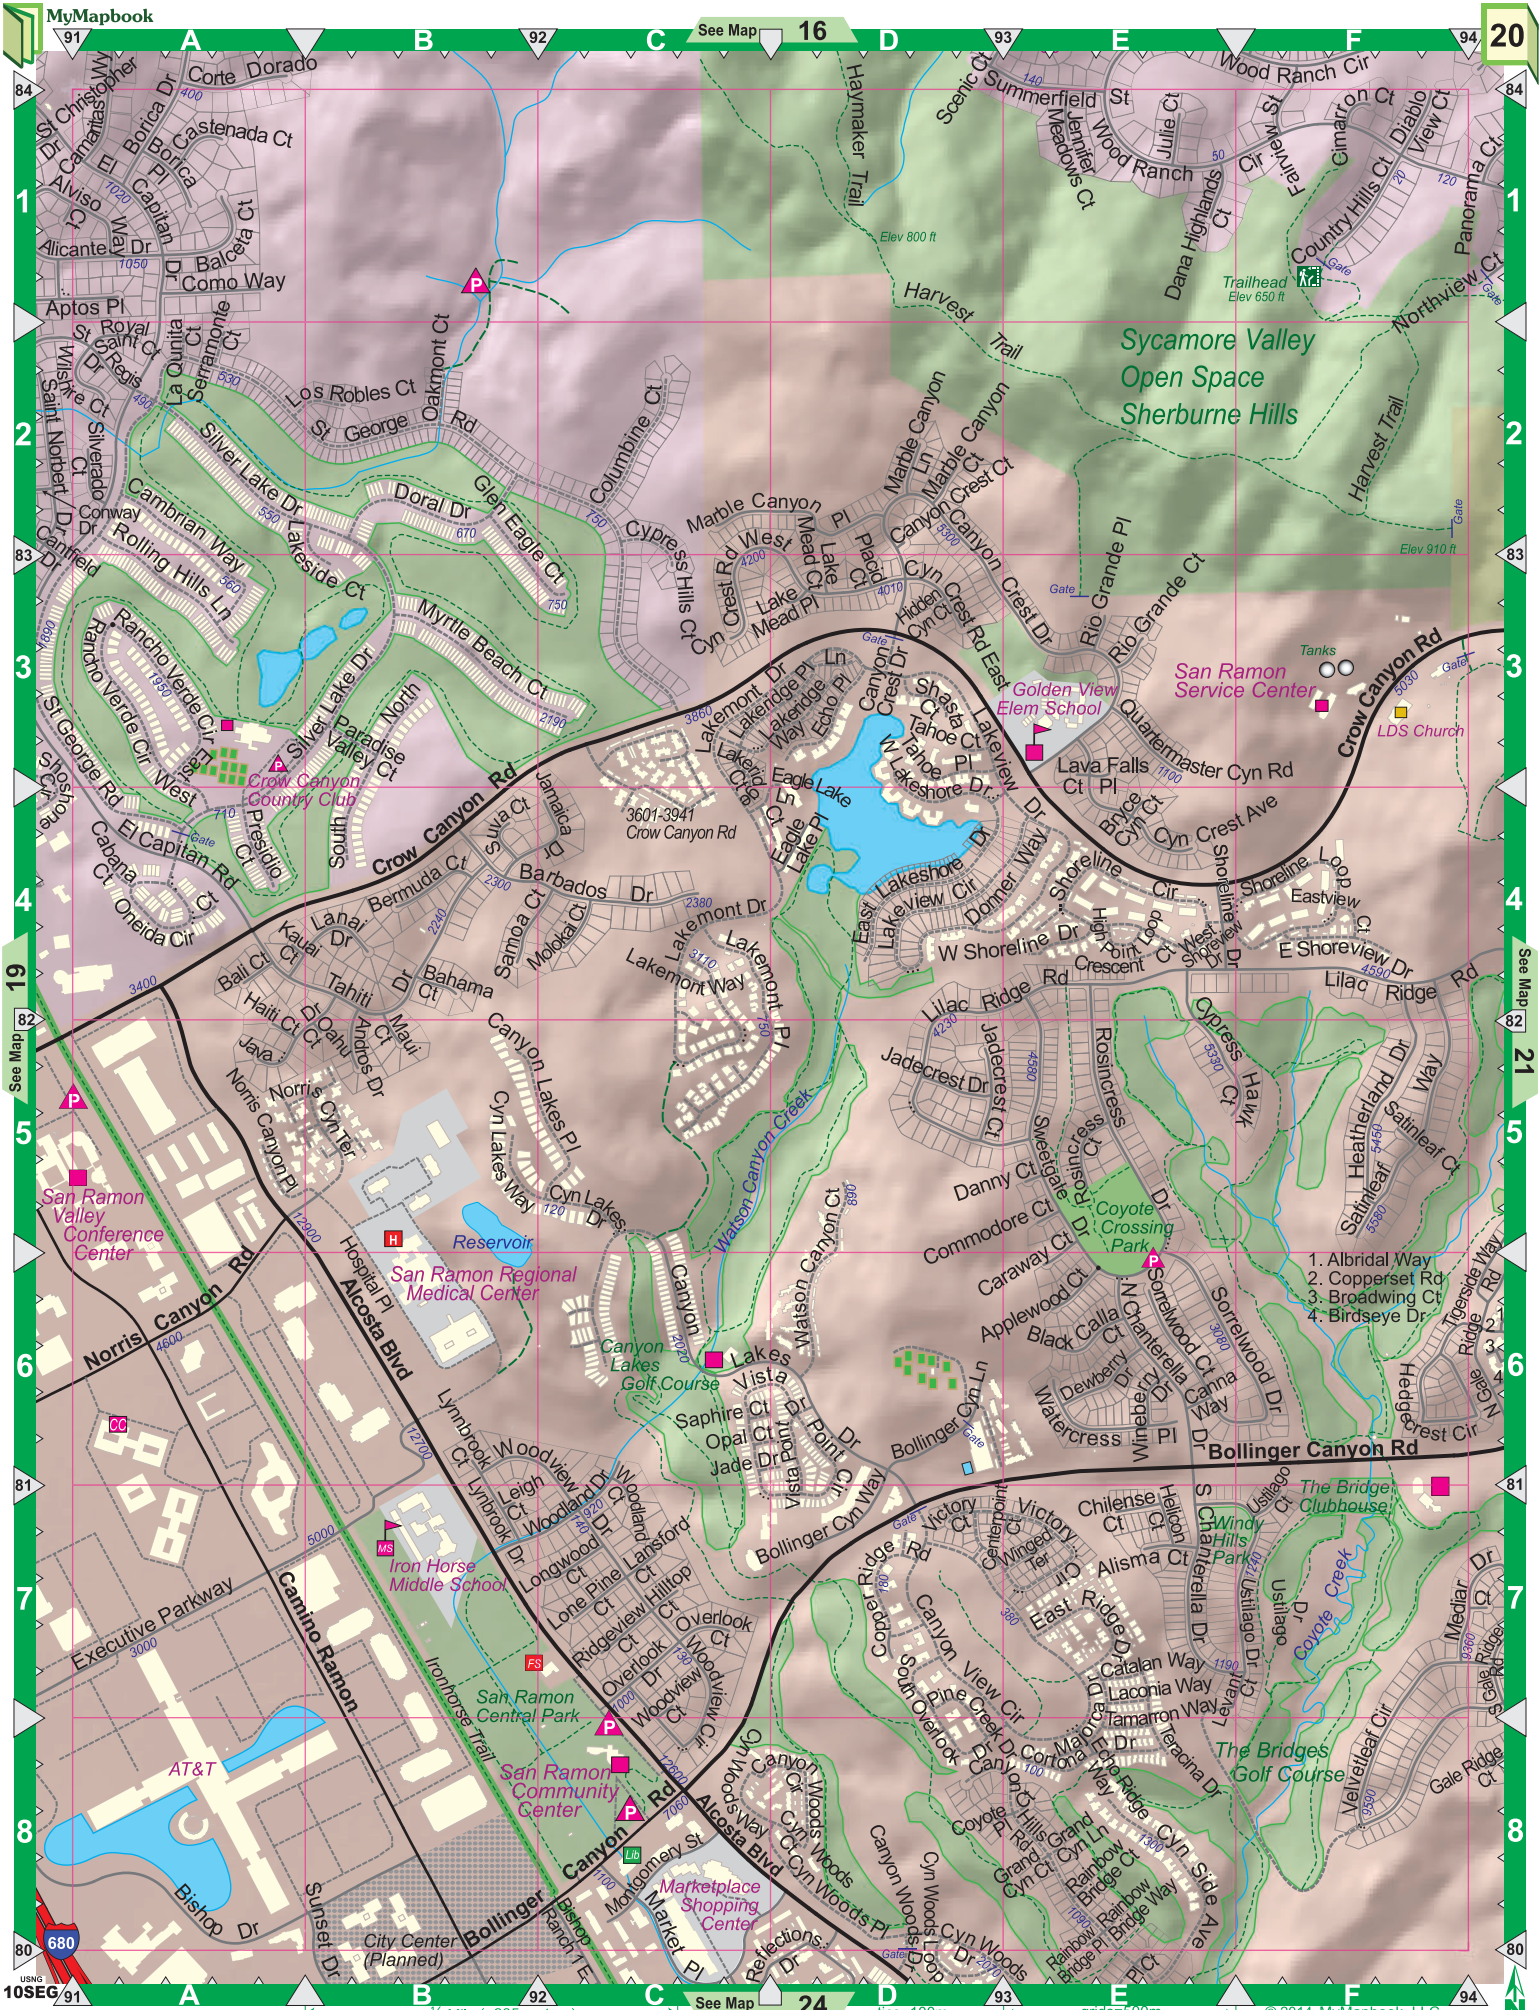

88

10SEG

See Map Key

1/2 Mile (805 meters)

tics=100m

grids=500m

© 2014 MyMapbook, LLC

See Map 82