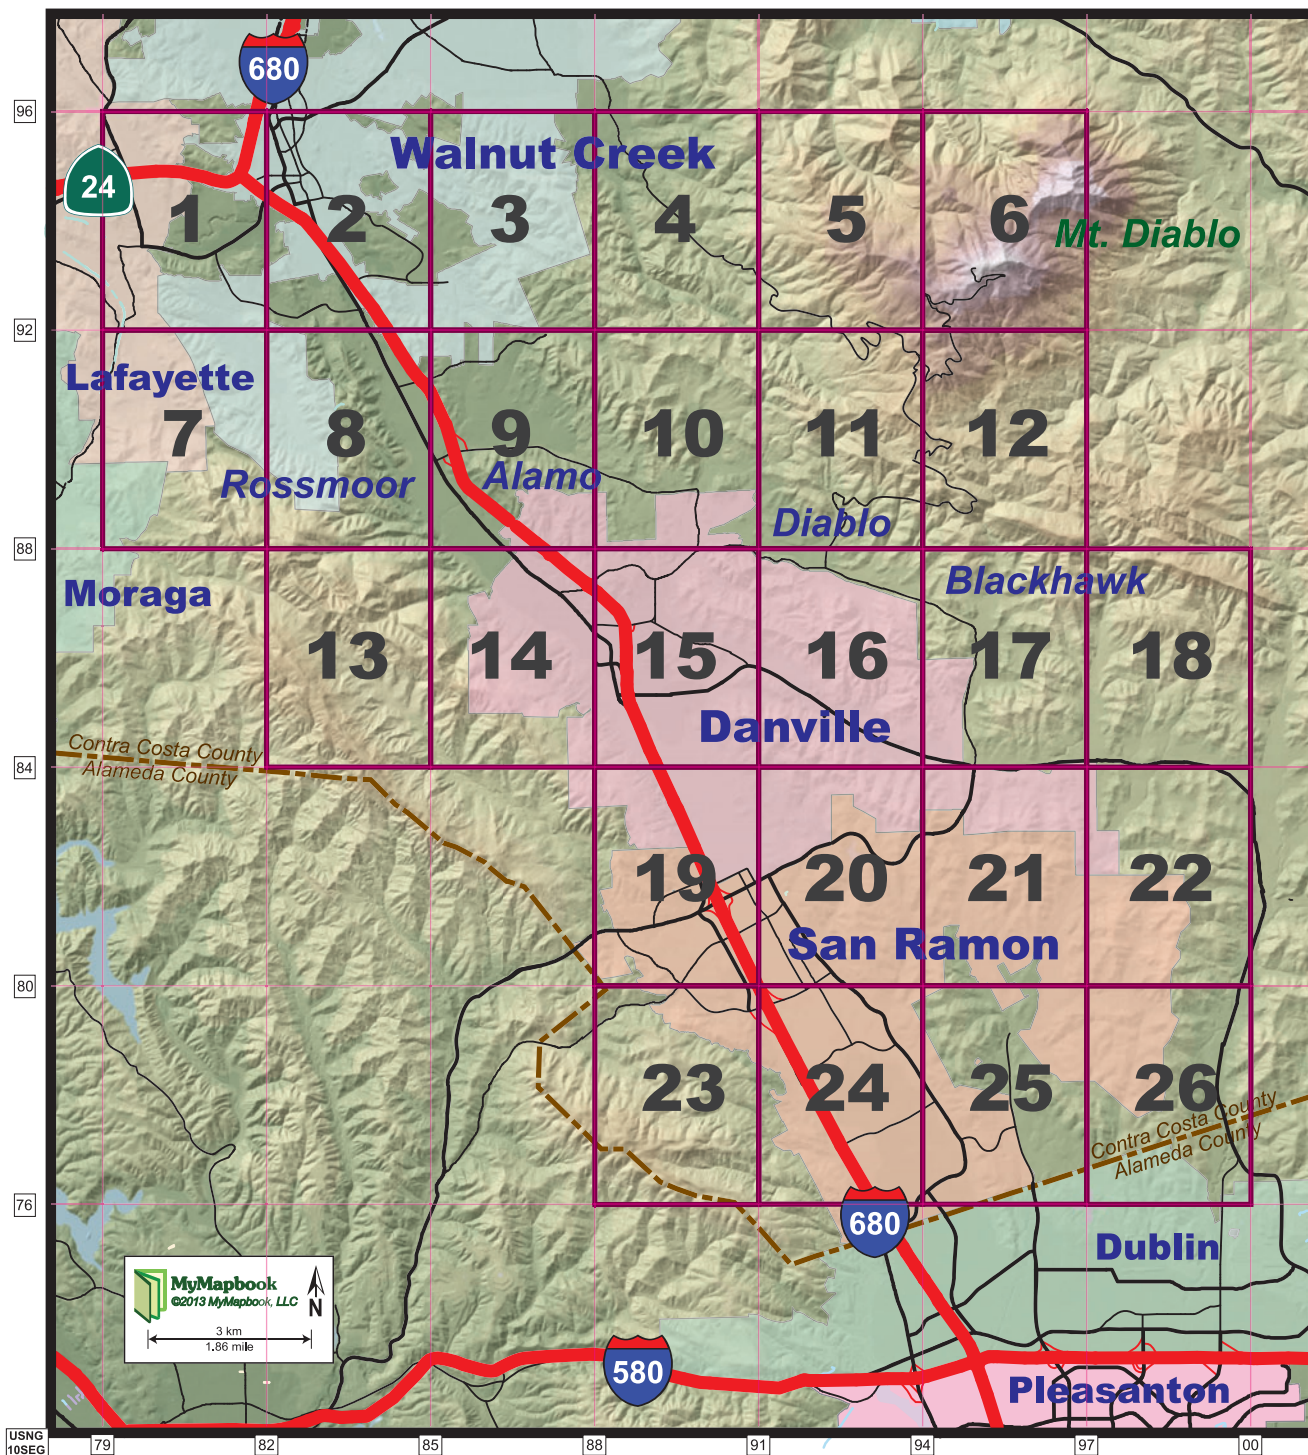

San Ramon Valley Key Map

MyMapbook
©2013 MyMapbook, LLC
3 km
1.86 mile

Legend for Map Pages

- Freeway
- Highway
- Primary
- Secondary
- Residential
- Private
- Unpaved
- Path/Trail
- Stream
- Street Name Change