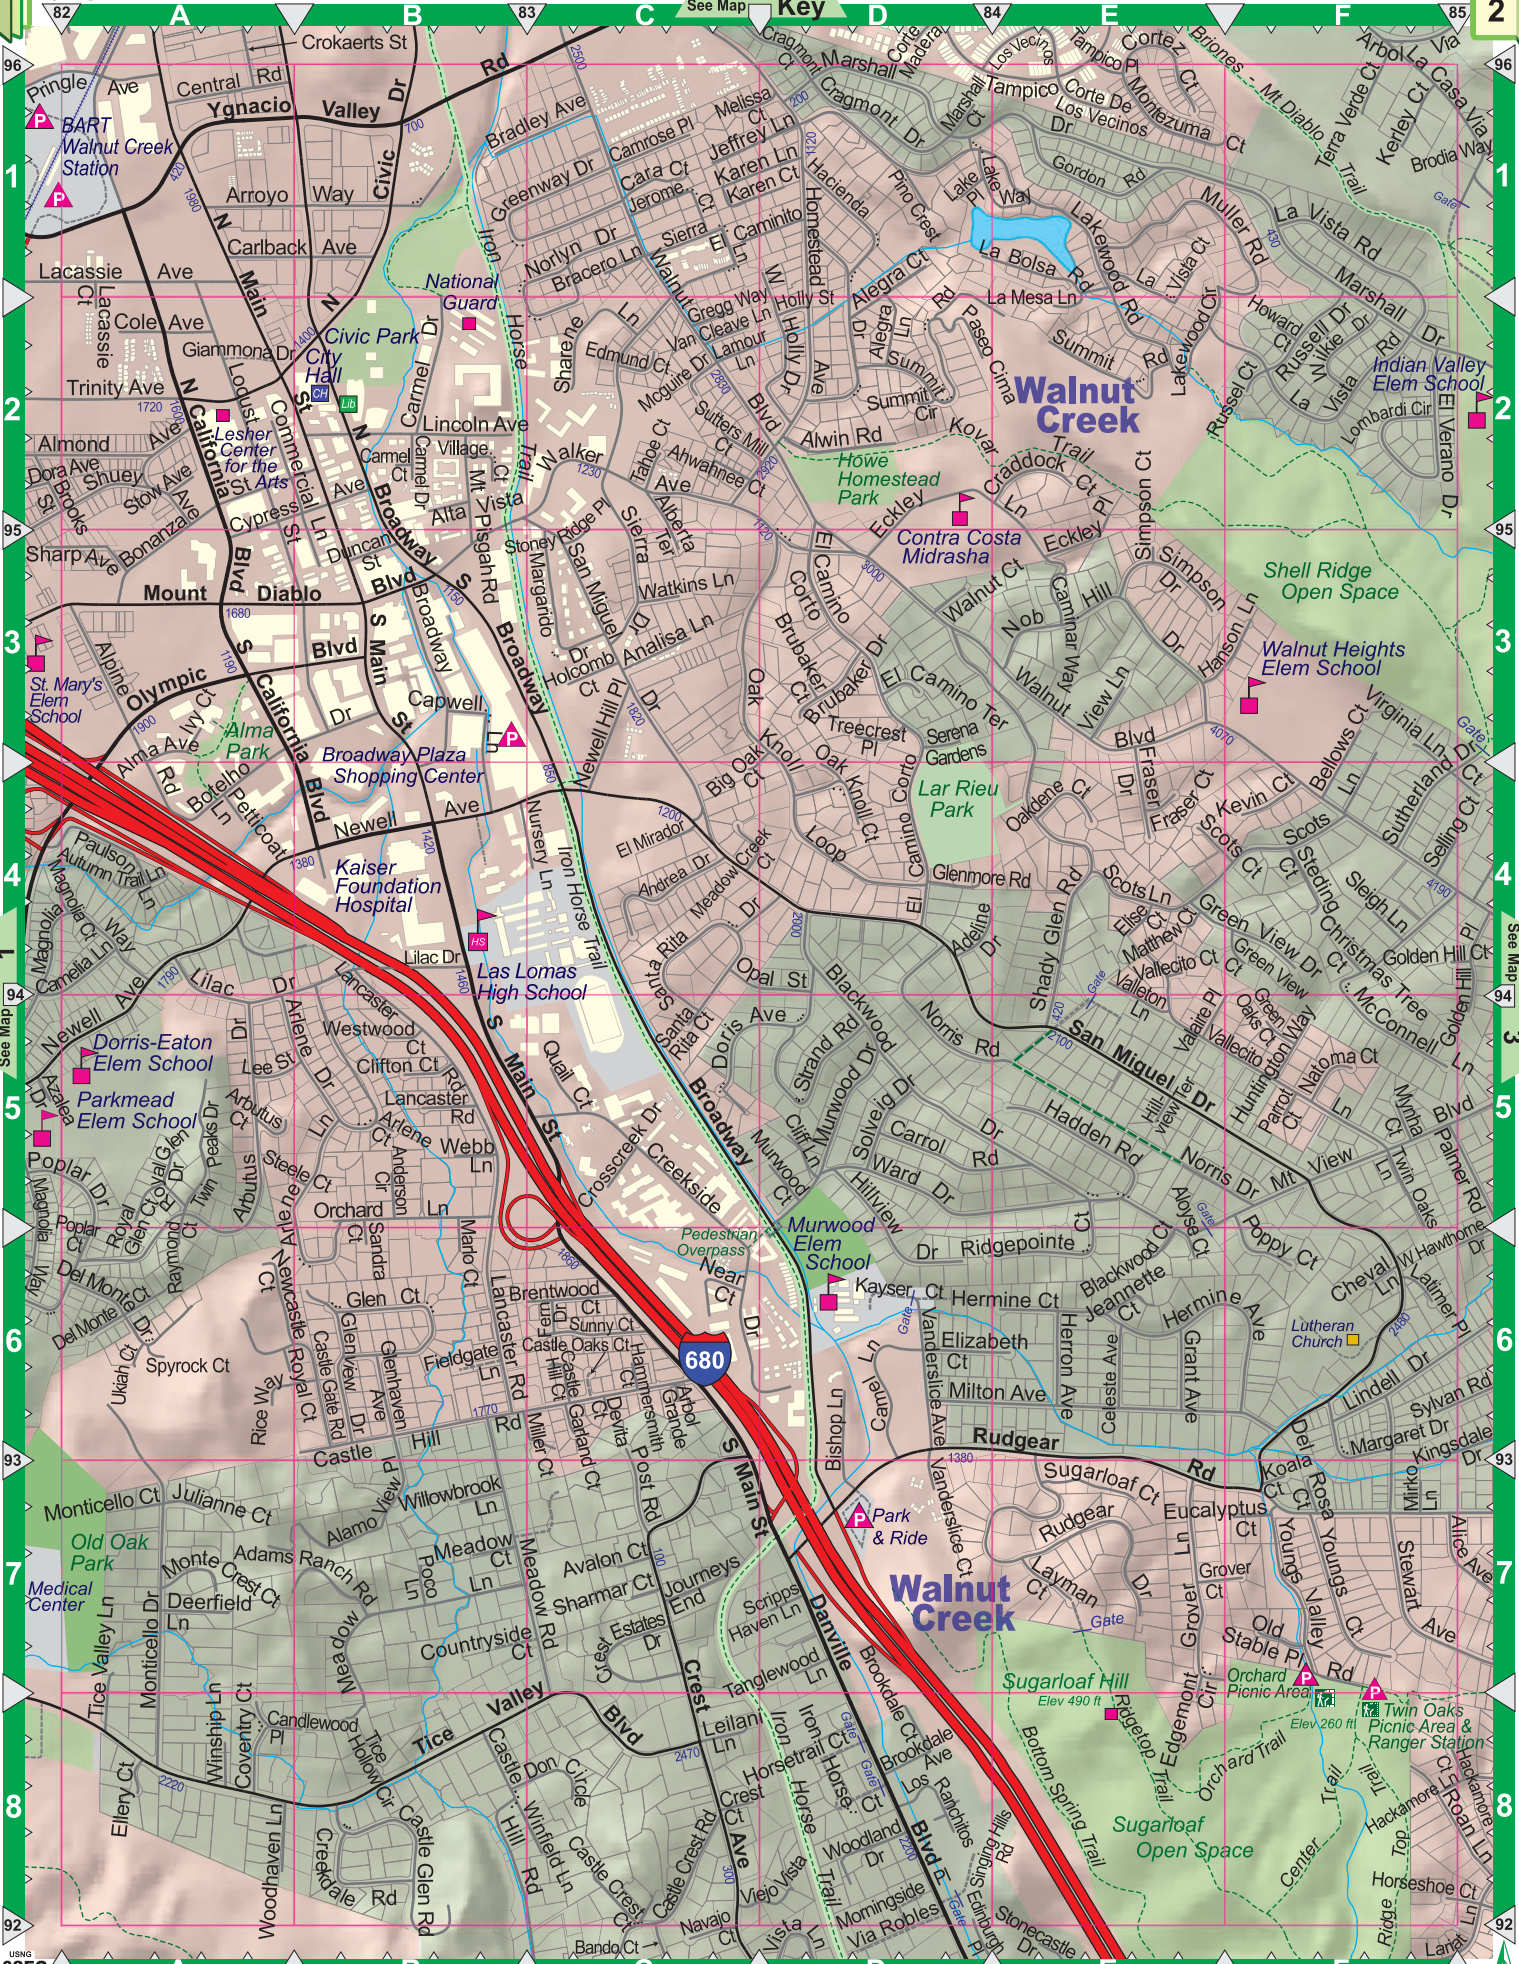

96
1
2
3
4
5
6
7
8
92

96
1
2
3
4
5
6
7
8
92

82 A B C D E F 85

82 A B C D E F 85