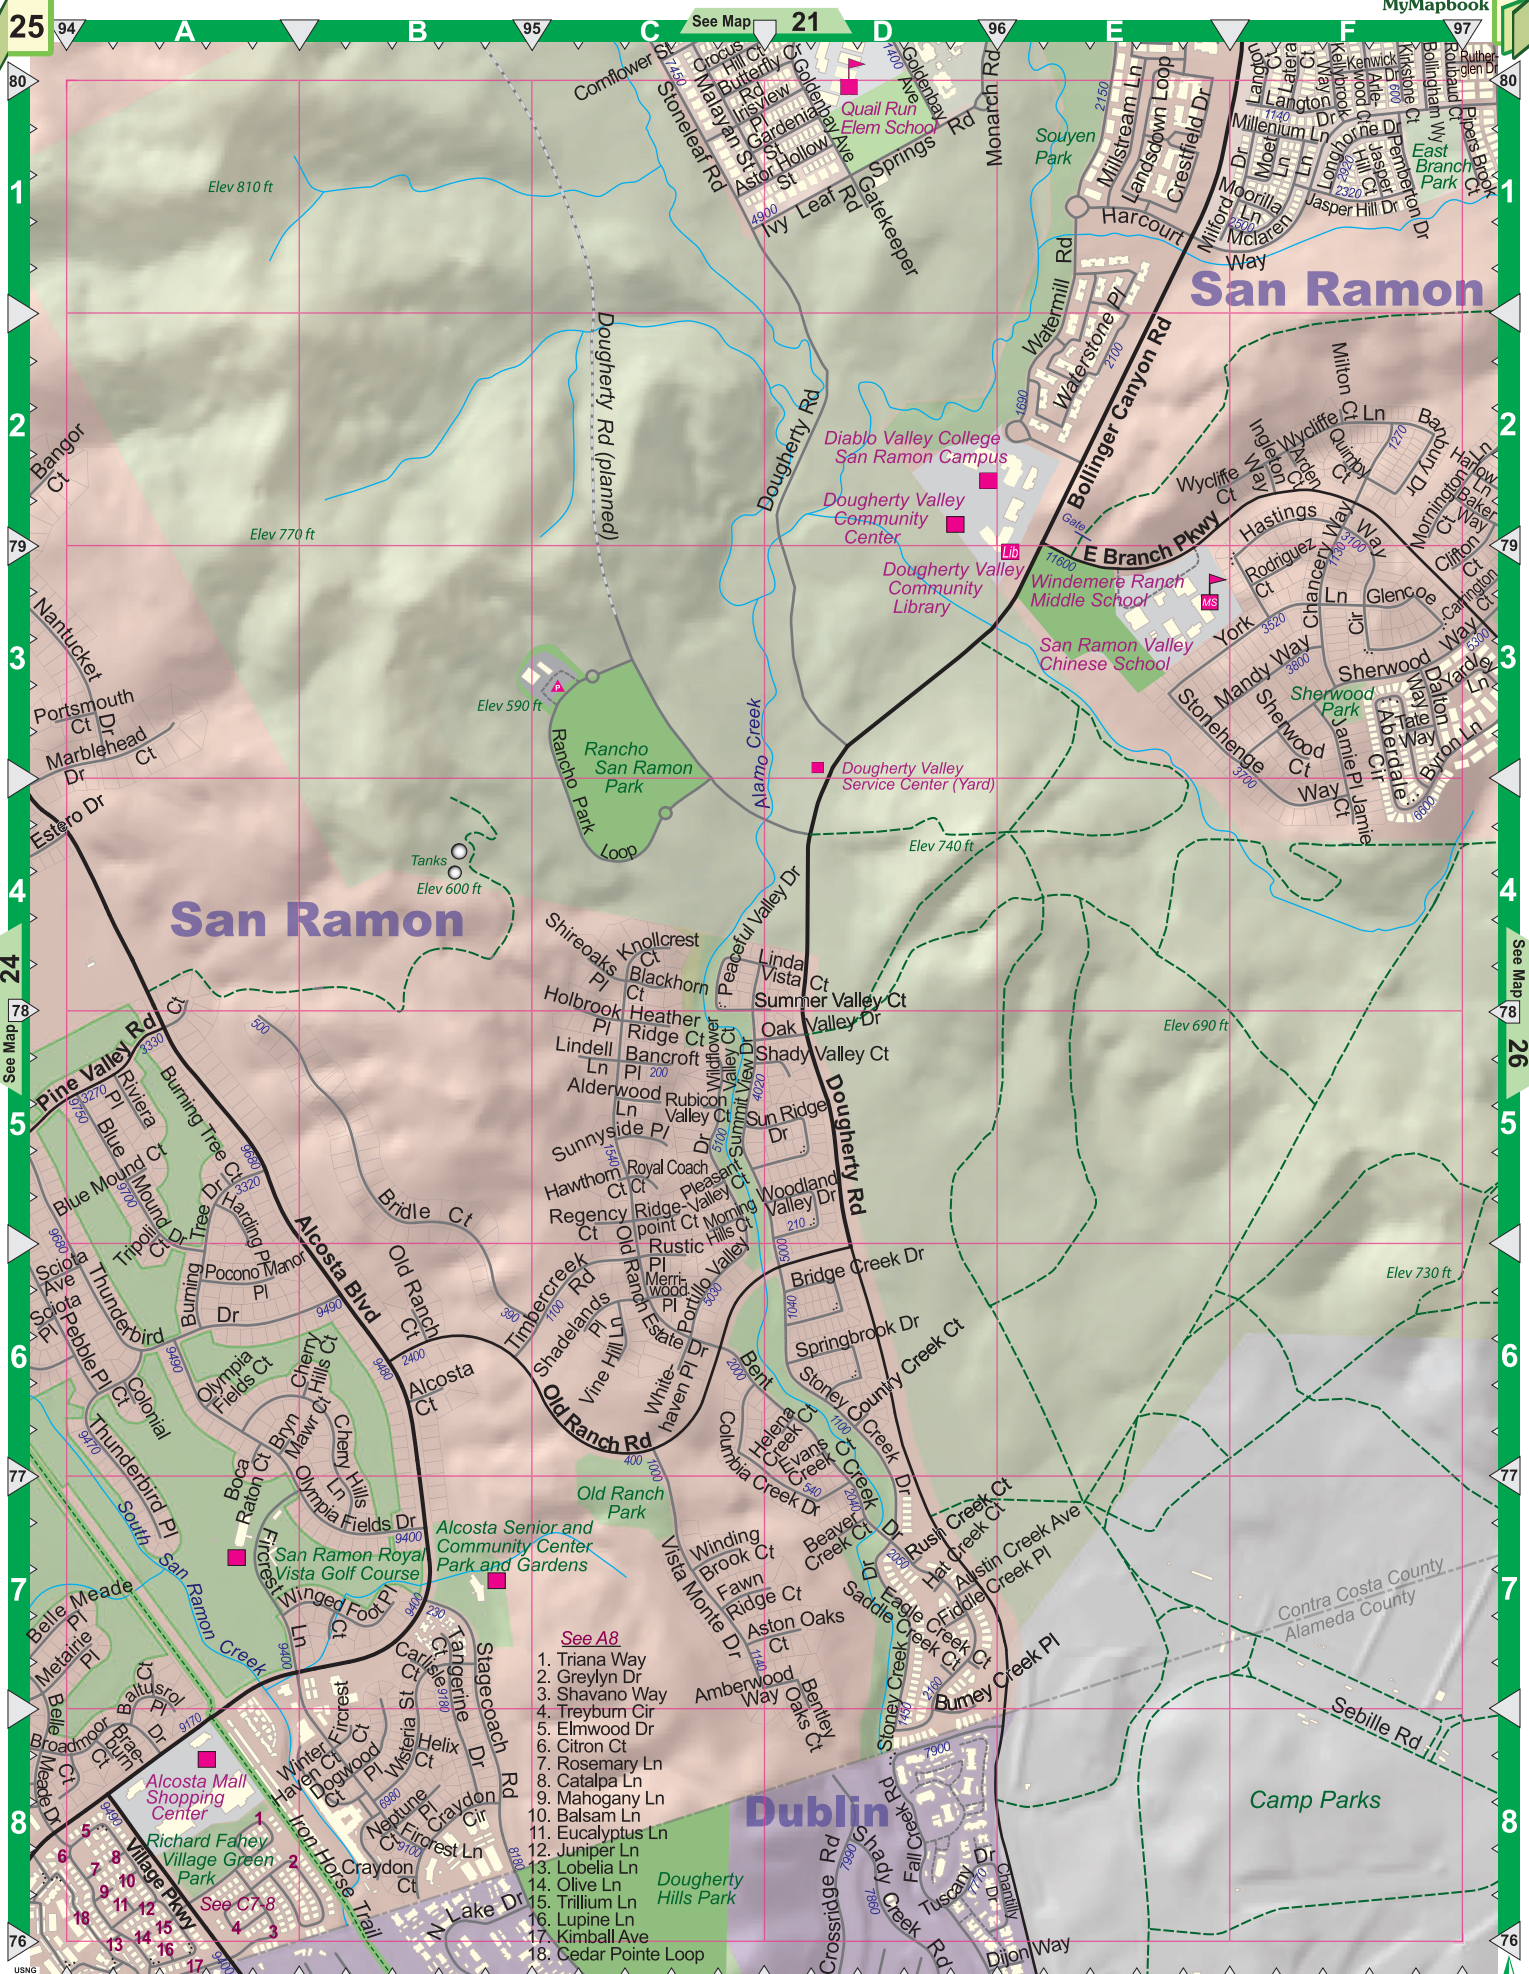

See A8

1. Triana Way
2. Greylyn Dr
3. Shavano Way
4. Treyburn Cir
5. Elmwood Dr
6. Citron Ct
7. Rosemary Ln
8. Catalpa Ln
9. Mahogany Ln
10. Balsam Ln
11. Eucalyptus Ln
12. Juniper Ln
13. Lobelia Ln
14. Olive Ln
15. Trillium Ln
16. Lupine Ln
17. Kimball Ave
18. Cedar Pointe Loop

Key